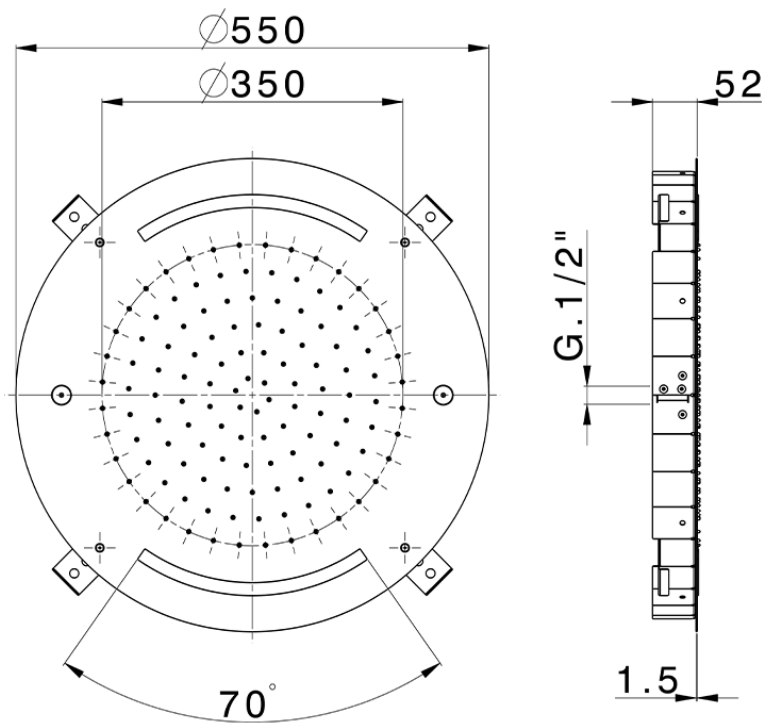

Ø 550 mm Chromotherapy Ceiling showerhead WELLNESS_ZS0C0045

ZS0C0045

<https://en.cisal.it/o-550-mm-chromotherapy-ceiling-showerhead-wellness-zs0c0045>

2026-06-14