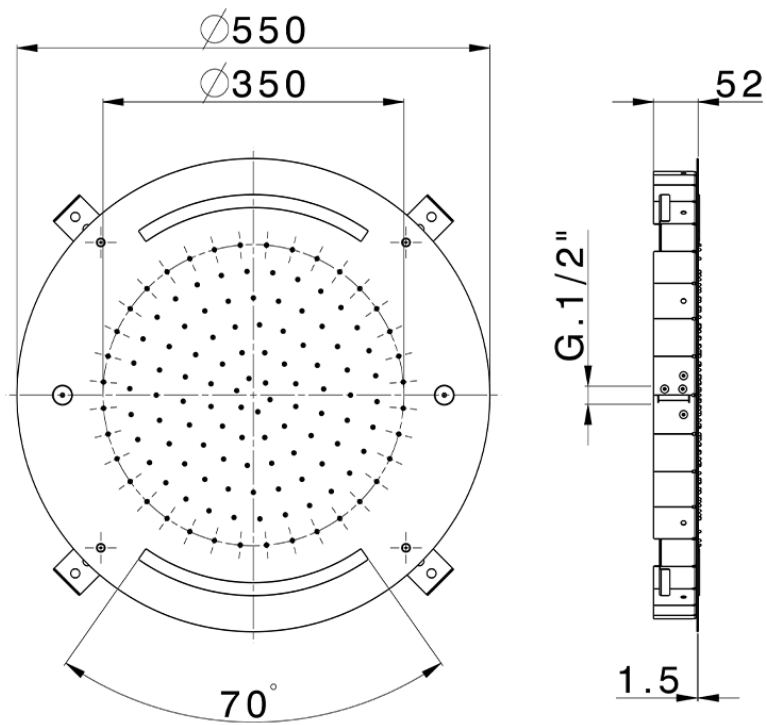

Ø 550 mm Chromotherapy Ceiling showerhead WELLNESS_ZS0C0045

ZS0C0045

<https://en.cisal.it/o-550-mm-chromotherapy-ceiling-showerhead-wellness-zs0c0045>

2026-04-26