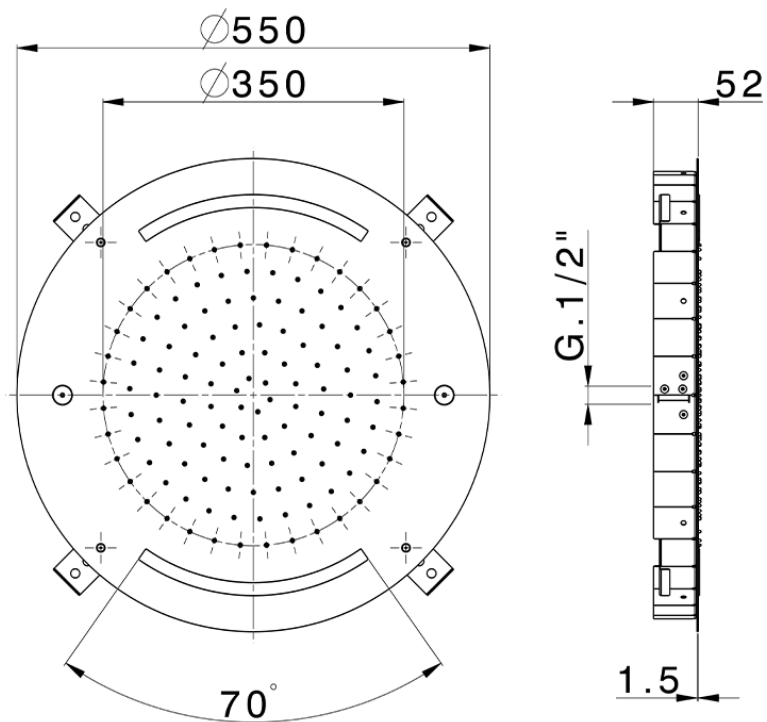

## Ø 550 mm Chromotherapy Ceiling showerhead WELLNESS\_ZS0C0045

ZS0C0045

<https://en.cisal.it/o-550-mm-chromotherapy-ceiling-showerhead-wellness-zs0c0045>

2026-05-17