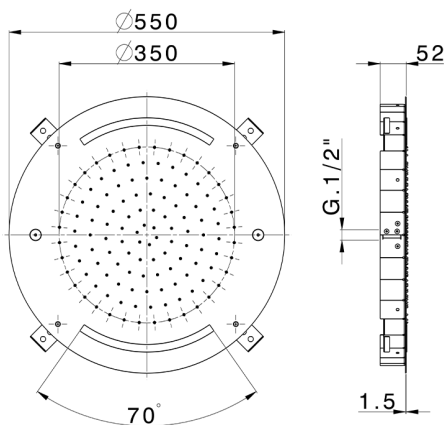

Ø 550 mm Chromotherapy Ceiling showerhead WELLNESS_ZS0C0045

MODEL **ZS0C0045**

Ø 550 mm Chromotherapy Ceiling showerhead, rain, spraying and chromotherapy functions, built-in control included, Stainless Steel AISI 304

AVAILABLE FINISHINGS

- **D1** D1 Brushed Inox
- **40** 40 Matt Black
- **4Q** 4Q Matt White
- **5G** 5G Rose Gold
- **D2** D2 Polished Inox

CHARACTERISTICS

2026-04-06