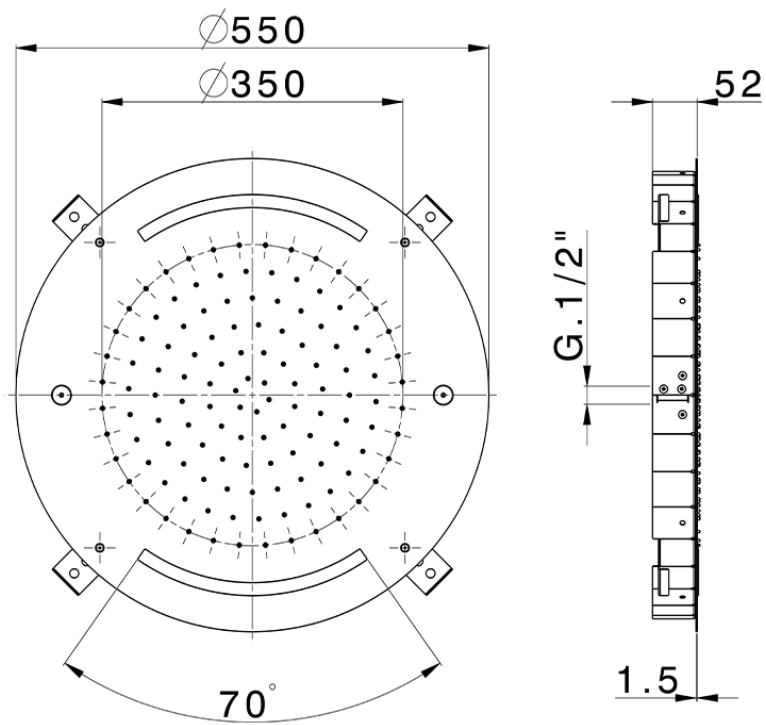

## Ø 550 mm Chromotherapy Ceiling showerhead WELLNESS\_ZS0C0045

ZS0C0045

<https://en.cisal.it/o-550-mm-chromotherapy-ceiling-showerhead-wellness-zs0c0045>

2026-04-06