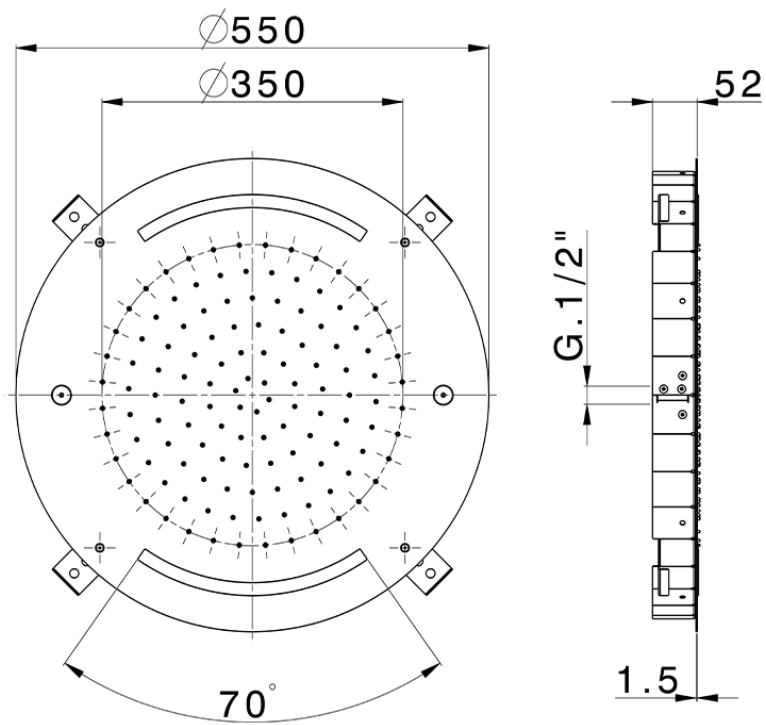

Ø 550 mm Chromotherapy Ceiling showerhead WELLNESS_ZS0C0045

ZS0C0045

<https://en.cisal.it/o-550-mm-chromotherapy-ceiling-showerhead-wellness-zs0c0045>

2026-06-13