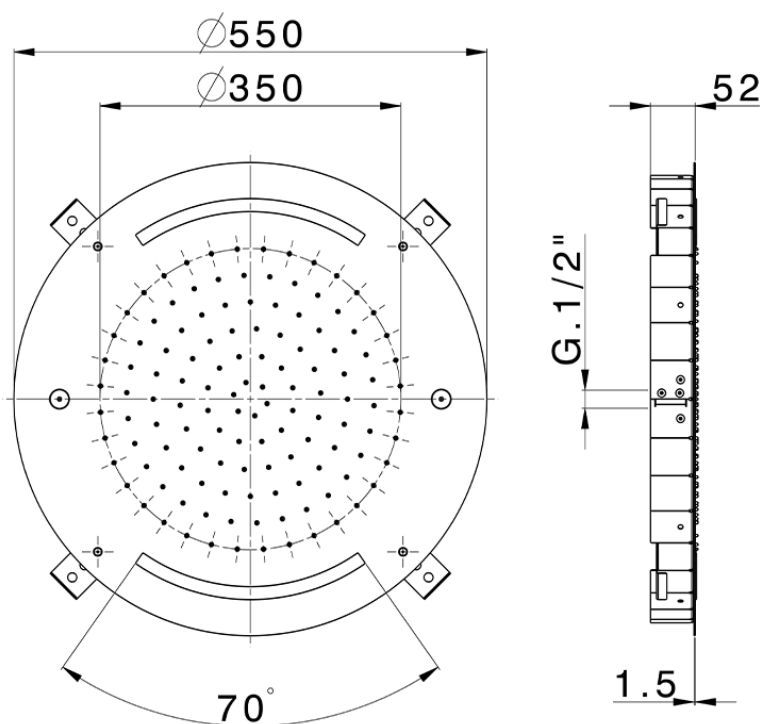

Ø 550 mm Chromotherapy Ceiling showerhead WELLNESS_ZS0C0045

ZS0C0045

<https://en.cisal.it/o-550-mm-chromotherapy-ceiling-showerhead-wellness-zs0c0045>

2026-05-17