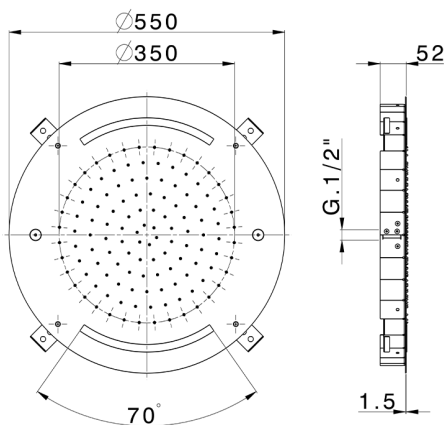

Ø 550 mm Chromotherapy Ceiling showerhead WELLNESS_ZS0C0045

MODEL **ZS0C0045**

Ø 550 mm Chromotherapy Ceiling showerhead, rain, spraying and chromotherapy functions, built-in control included, Stainless Steel AISI 304

AVAILABLE FINISHINGS

- **D1** D1 Brushed Inox
- **40** 40 Matt Black
- **4Q** 4Q Matt White
- **5G** 5G Rose Gold
- **D2** D2 Polished Inox

CHARACTERISTICS

2026-04-26