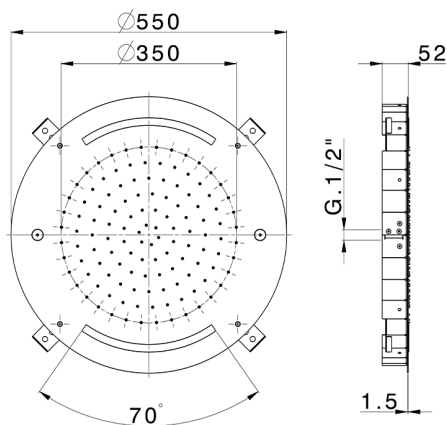

Ø 550 mm Chromotherapy Ceiling showerhead WELLNESS_ZS0C0045

MODEL **ZS0C0045**

Ø 550 mm Chromotherapy Ceiling showerhead, rain, spraying and chromotherapy functions, built-in control included, Stainless Steel AISI 304

AVAILABLE FINISHINGS

- **D1** D1 Brushed Inox
- **40** 40 Matt Black
- **4Q** 4Q Matt White
- **5G** 5G Rose Gold
- **D2** D2 Polished Inox

CHARACTERISTICS

2026-06-14