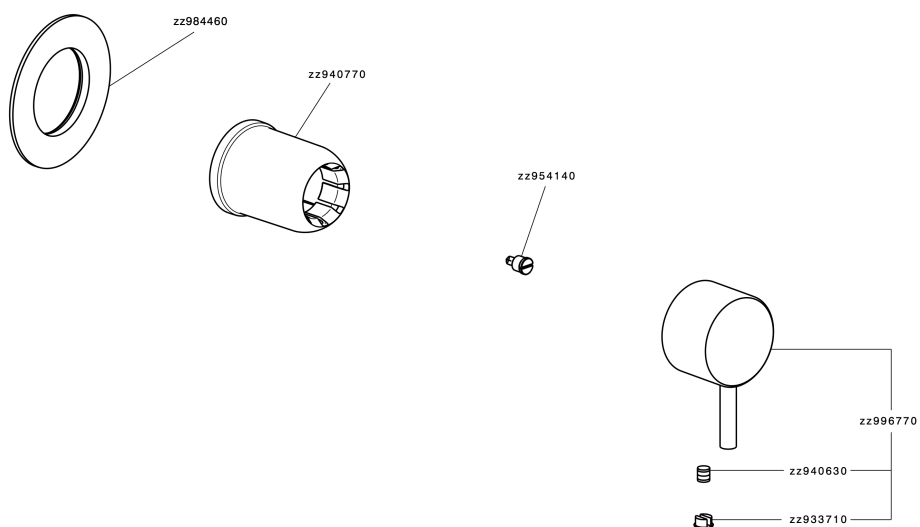

## Exposed part for concealed S.L. shower valve NUOVA LESS\_LN003000

LN003000

<https://en.cisal.it/exposed-part-for-concealed-s-l-shower-valve-nuova-less-ln003000>

## Concealed single lever shower mixer CONCEALED\_ZA005301

ZA005301

<https://en.cisal.it/concealed-single-lever-shower-mixer-concealed-za005301>

## Concealed single lever shower mixer CONCEALED\_ZA005300

ZA005300

<https://en.cisal.it/concealed-single-lever-shower-mixer-concealed-za005300>

2026-04-26