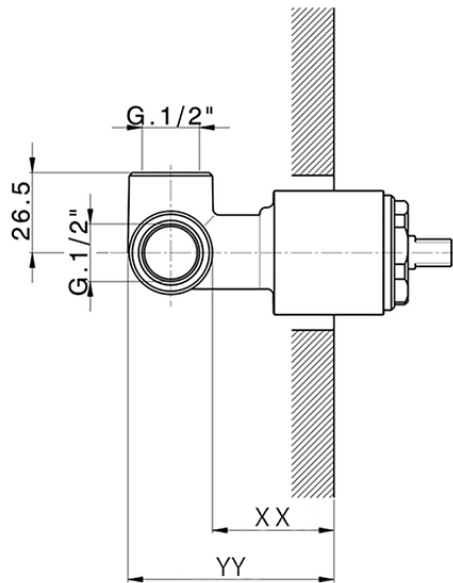

Exposed part for concealed S.L. shower valve NUOVA LESS_LN003000

LN003000

<https://en.cisal.it/exposed-part-for-concealed-s-l-shower-valve-nuova-less-ln003000>

Piastra/Plate/Plaque/Platte/Placa

2-3mm: XX 27-47 YY 54-74

10mm: XX 16-40 YY 43-68

ZA005301

<https://en.cisal.it/concealed-single-lever-shower-mixer-concealed-za005301>

Piastra/Plate/Plaque/Platte/Placa

2-3mm: XX 27-47 YY 54-74

10mm: XX 16-40 YY 43-68

ZA005300

<https://en.cisal.it/concealed-single-lever-shower-mixer-concealed-za005300>