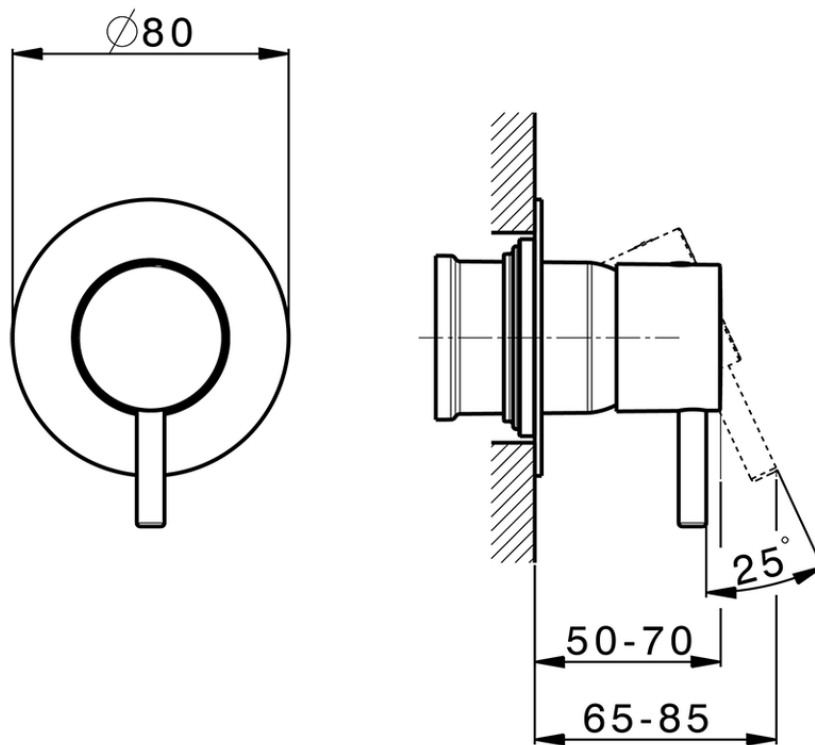

Exposed part for concealed S.L. shower valve NUOVA LESS_LN003000

LN003000

<https://en.cisal.it/exposed-part-for-concealed-s-l-shower-valve-nuova-less-ln003000>

Piastra/Plate/Plaque/Platte/Placa

2-3mm: XX 27-47 YY 54-74

10mm: XX 16-40 YY 43-68

ZA005301

<https://en.cisal.it/concealed-single-lever-shower-mixer-concealed-za005301>

Piastra/Plate/Plaque/Platte/Placa

2-3mm: XX 27-47 YY 54-74

10mm: XX 16-40 YY 43-68

ZA005300

<https://en.cisal.it/concealed-single-lever-shower-mixer-concealed-za005300>