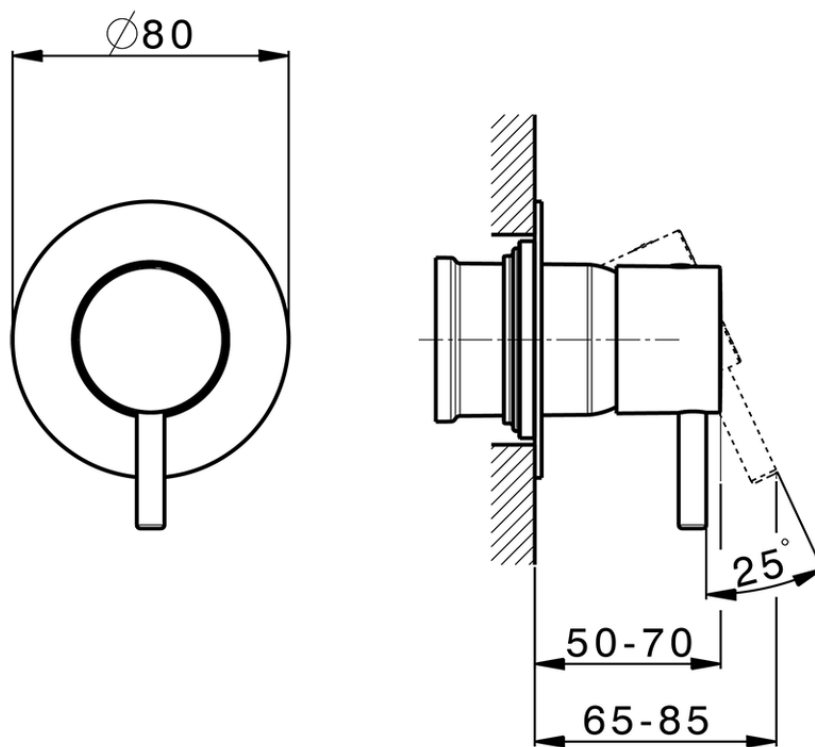

Exposed part for concealed S.L. shower valve NUOVA LESS_LN003000

LN003000

<https://en.cisal.it/exposed-part-for-concealed-s-l-shower-valve-nuova-less-ln003000>

Piastra/Plate/Plaque/Platte/Placa

2-3mm: XX 27-47 YY 54-74

10mm: XX 16-40 YY 43-68

ZA005301

<https://en.cisal.it/concealed-single-lever-shower-mixer-concealed-za005301>

Piastra/Plate/Plaque/Platte/Placa

2-3mm: XX 27-47 YY 54-74

10mm: XX 16-40 YY 43-68

ZA005300

<https://en.cisal.it/concealed-single-lever-shower-mixer-concealed-za005300>