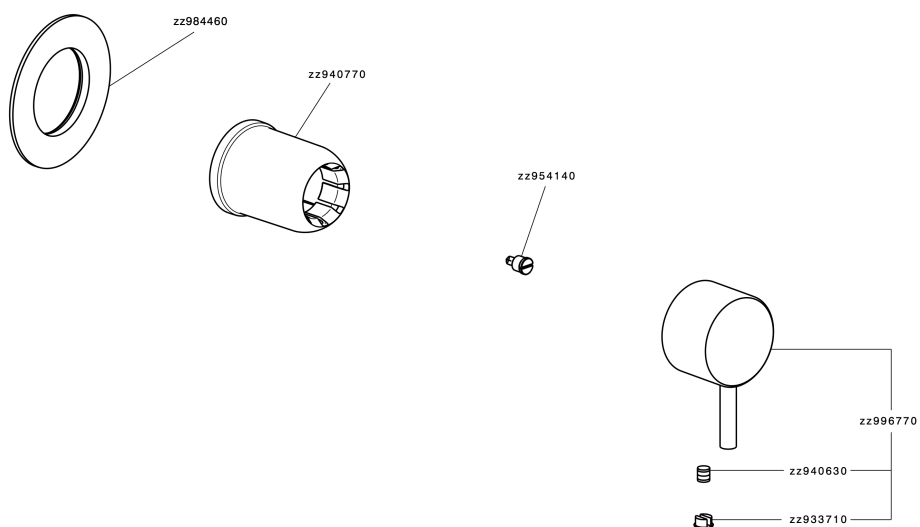

## Exposed part for concealed S.L. shower valve NUOVA LESS\_LN003000

LN003000

<https://en.cisal.it/exposed-part-for-concealed-s-l-shower-valve-nuova-less-ln003000>

## Concealed single lever shower mixer CONCEALED\_ZA005301

ZA005301

<https://en.cisal.it/concealed-single-lever-shower-mixer-concealed-za005301>

## Concealed single lever shower mixer CONCEALED\_ZA005300

ZA005300

<https://en.cisal.it/concealed-single-lever-shower-mixer-concealed-za005300>

2026-06-14