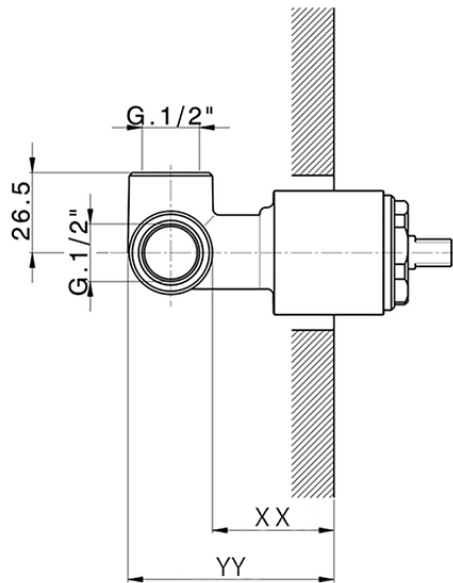

## Exposed part for concealed S.L. shower valve NUOVA LESS\_LN003000

LN003000

<https://en.cisal.it/exposed-part-for-concealed-s-l-shower-valve-nuova-less-ln003000>

Piastra/Plate/Plaque/Platte/Placa

2-3mm: XX 27-47 YY 54-74

10mm: XX 16-40 YY 43-68

ZA005301

<https://en.cisal.it/concealed-single-lever-shower-mixer-concealed-za005301>

Piastra/Plate/Plaque/Platte/Placa

2-3mm: XX 27-47 YY 54-74

10mm: XX 16-40 YY 43-68

ZA005300

<https://en.cisal.it/concealed-single-lever-shower-mixer-concealed-za005300>