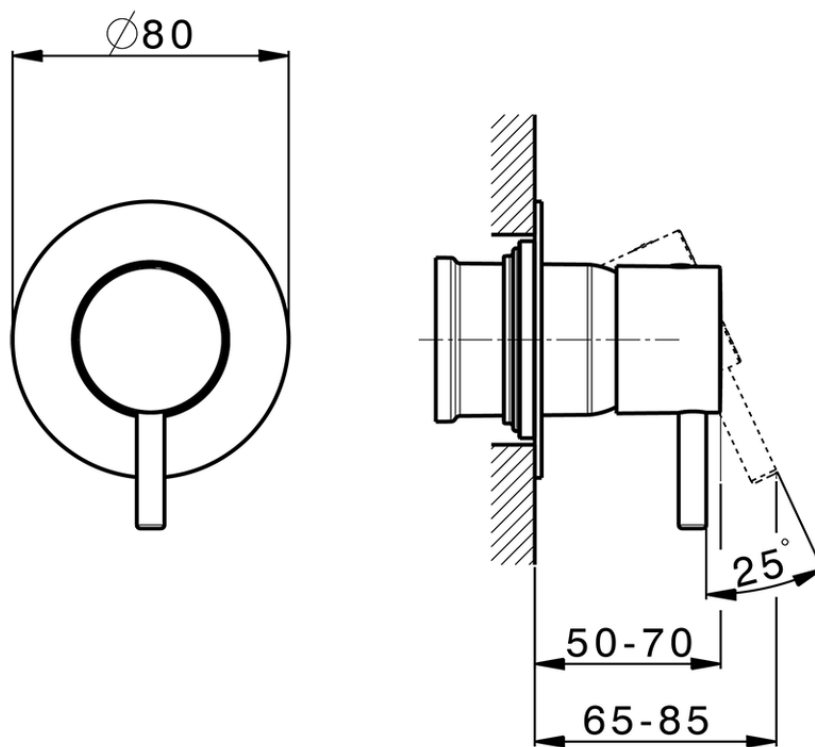

## Exposed part for concealed S.L. shower valve NUOVA LESS\_LN003000

LN003000

<https://en.cisal.it/exposed-part-for-concealed-s-l-shower-valve-nuova-less-ln003000>

Piastra/Plate/Plaque/Platte/Placa

2-3mm: XX 27-47 YY 54-74

10mm: XX 16-40 YY 43-68

ZA005301

<https://en.cisal.it/concealed-single-lever-shower-mixer-concealed-za005301>

Piastra/Plate/Plaque/Platte/Placa

2-3mm: XX 27-47 YY 54-74

10mm: XX 16-40 YY 43-68

ZA005300

<https://en.cisal.it/concealed-single-lever-shower-mixer-concealed-za005300>