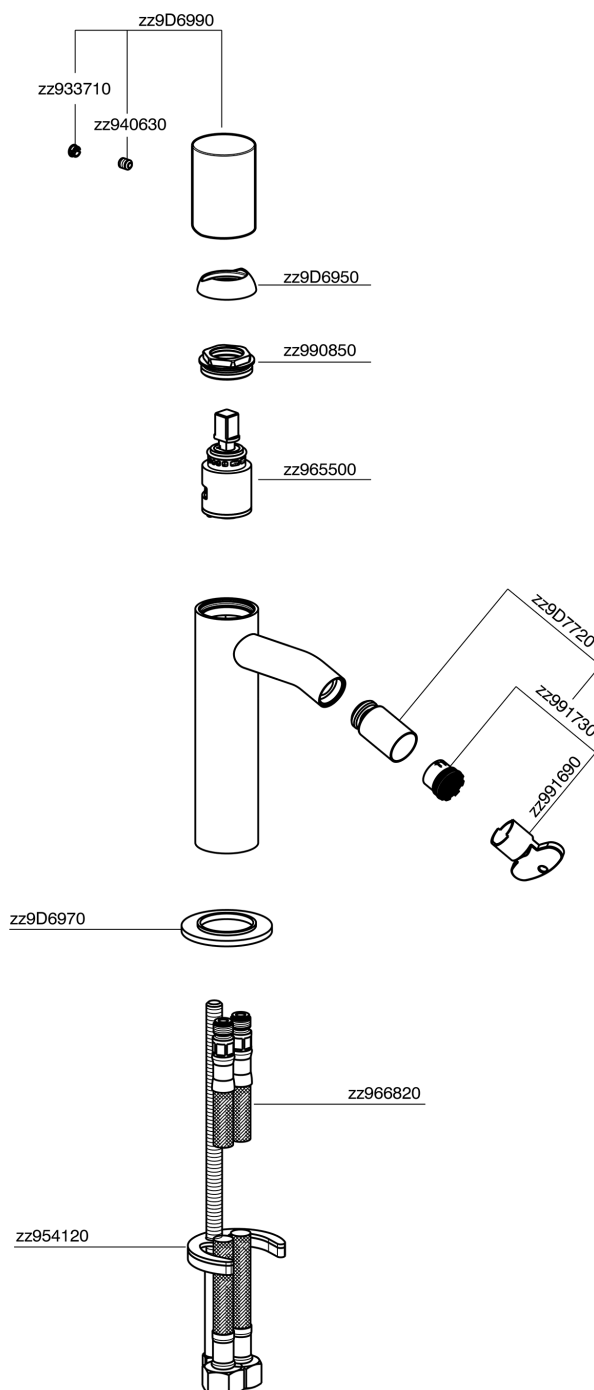

## Single lever bidet mixer SMOOTH X32\_X3000564

MODEL **X3000564**

Single lever bidet mixer, without pop up waste, G.3/8" Stainless Steel Flexible, with smooth lever, Inox AISI 316L

### CHARACTERISTICS

Cartridge Spare Parts **ZZ96550000**

**25 mm Cartridge**

## Single lever bidet mixer SMOOTH X32\_X3000564

X3000564

<https://en.cisal.it/single-lever-bidet-mixer-smooth-x32-x3000564>

2025-04-28