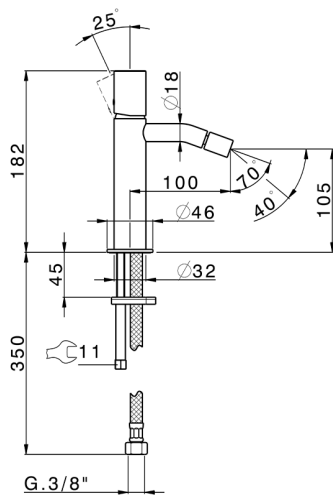

## Single lever bidet mixer SMOOTH X32\_X3000564

MODEL **X3000564**

Single lever bidet mixer, without pop up waste, G.3/8" Stainless Steel Flexible, with smooth lever, Inox AISI 316L

### CHARACTERISTICS

Cartridge Spare Parts **ZZ96550000**

**25 mm Cartridge**

## Single lever bidet mixer SMOOTH X32\_X3000564

X3000564

<https://en.cisal.it/single-lever-bidet-mixer-smooth-x32-x3000564>

2025-04-28