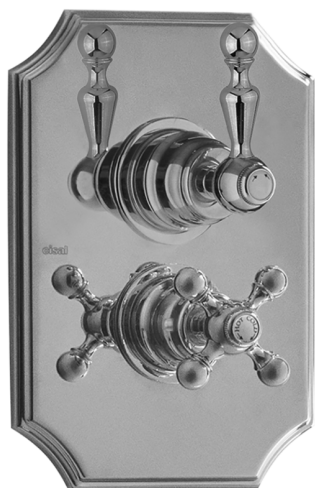

Exposed part for 1-outlet con.thermo.shower valve ARCANA AMERICA_AA007280

MODEL **AA007280**

Exposed part for 1-outlet con.thermo.shower valve, stopvalve, without concealed part, for items ZA007281

AVAILABLE FINISHINGS

-  **21** 21 Chrome
-  **24** 24 Gold
-  **26** 26 Old Copper
-  **27** 27 Old Bronze
-  **2A** 2A Satin Brushed Nickel

CHARACTERISTICS

Installation **Concealed**
 Required concealed parts **ZA007281**

Thermostatic

The Cisal thermostatic is your personal water manager, helping you to handle, control and save water and energy.

1-outlet Concealed thermostatic shower valve CONCEALED_ZA007281

MODEL **ZA007281**

1-outlet Concealed thermostatic shower valve, Stopvalve with 1/2" outlet, without trim kit

AVAILABLE FINISHINGS

 **04** 04 Without finishing

CHARACTERISTICS

Concealed **1**
Cartridge Spare Parts **24.04A.PP**

8x20 Plus P Thermostatic Valve

Thermostatic

The Cisal thermostatic is your personal water manager, helping you to handle, control and save water and energy.