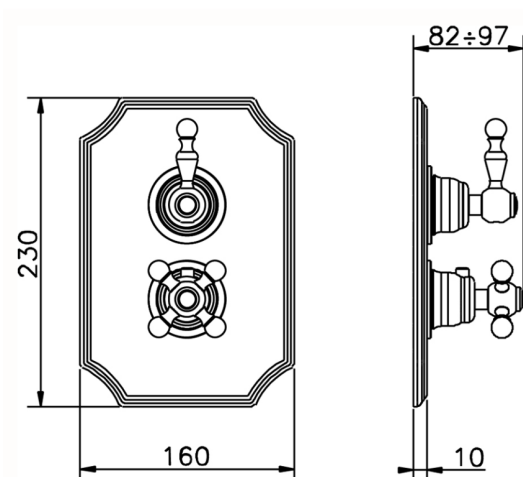

Exposed part for 1-outlet con.thermo.shower valve ARCANA AMERICA_AA007280

MODEL **AA007280**

Exposed part for 1-outlet con.thermo.shower valve, stopvalve, without concealed part, for items ZA007281

AVAILABLE FINISHINGS

-  **21** 21 Chrome
-  **24** 24 Gold
-  **26** 26 Old Copper
-  **27** 27 Old Bronze
-  **2A** 2A Satin Brushed Nickel

CHARACTERISTICS

Installation **Concealed**
 Required concealed parts **ZA007281**

Thermostatic