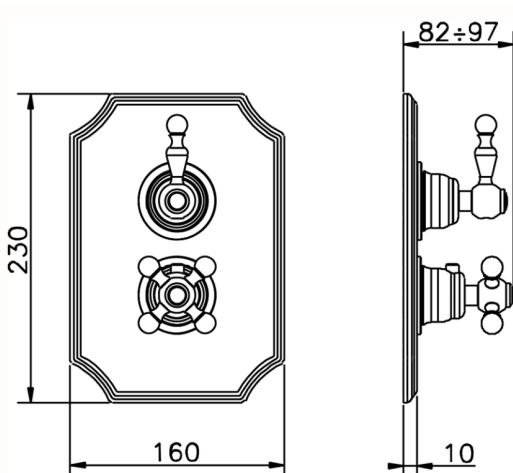

Exposed part for 1-outlet con.thermo.shower valve ARCANA AMERICA_AA007280

MODEL **AA007280**

Exposed part for 1-outlet con.thermo.shower valve, stopvalve, without concealed part, for items ZA007281

AVAILABLE FINISHINGS

-  **21** 21 Chrome
-  **24** 24 Gold
-  **26** 26 Old Copper
-  **27** 27 Old Bronze
-  **2A** 2A Satin Brushed Nickel

CHARACTERISTICS

Installation **Concealed**
 Required concealed parts **ZA007281**

Thermostatic