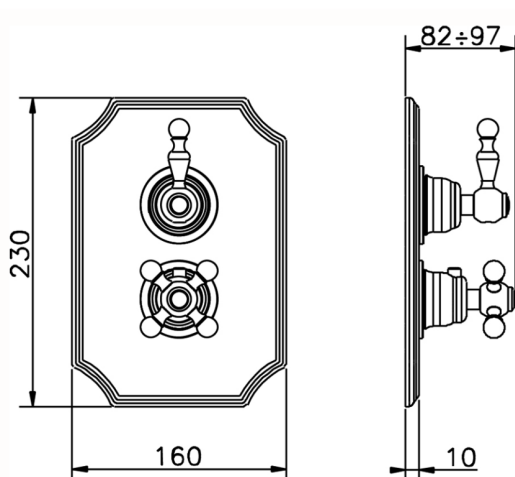

Exposed part for 1-outlet con.thermo.shower valve ARCANA AMERICA_AA007280

MODEL **AA007280**

Exposed part for 1-outlet con.thermo.shower valve, stopvalve, without concealed part, for items ZA007281

AVAILABLE FINISHINGS

-  **21** 21 Chrome
-  **24** 24 Gold
-  **26** 26 Old Copper
-  **27** 27 Old Bronze
-  **2A** 2A Satin Brushed Nickel

CHARACTERISTICS

Installation **Concealed**
 Required concealed parts **ZA007281**

Thermostatic