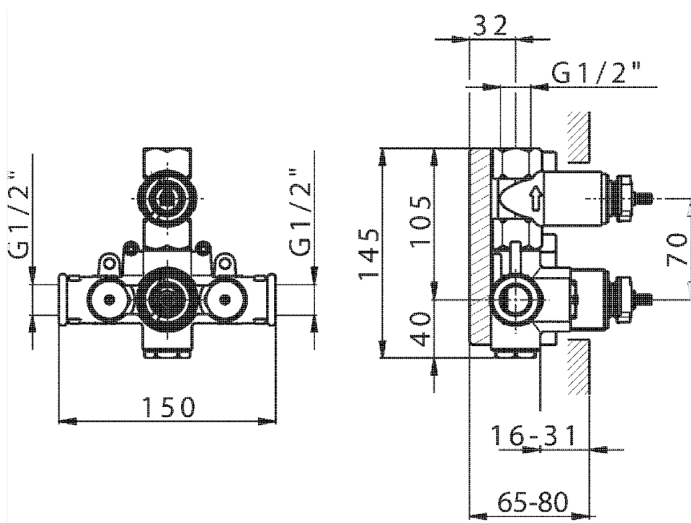

1-outlet Concealed thermostatic shower valve CONCEALED_ZA007281

MODEL **ZA007281**

1-outlet Concealed thermostatic shower valve, Stopvalve with 1/2" outlet, without trim kit

AVAILABLE FINISHINGS

CHARACTERISTICS

Concealed **1**
Cartridge Spare Parts **24.04A.PP**

8x20 Plus P Thermostatic Valve

Thermostatic

The Cisal thermostatic is your personal water manager, helping you to handle, control and save water and energy.

2026-05-17