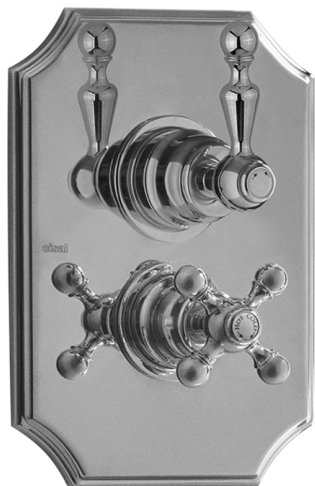

Exposed part for 1-outlet con.thermo.shower valve ARCANA AMERICA_AA007280

MODEL **AA007280**

Exposed part for 1-outlet con.thermo.shower valve, stopvalve, without concealed part, for items ZA007281

AVAILABLE FINISHINGS

-  **21** 21 Chrome
-  **24** 24 Gold
-  **26** 26 Old Copper
-  **27** 27 Old Bronze
-  **2A** 2A Satin Brushed Nickel

CHARACTERISTICS

Installation **Concealed**
 Required concealed parts **ZA007281**

Thermostatic

The Cisal thermostatic is your personal water manager, helping you to handle, control and save water and energy.

1-outlet Concealed thermostatic shower valve CONCEALED_ZA007281

MODEL **ZA007281**

1-outlet Concealed thermostatic shower valve, Stopvalve with 1/2" outlet, without trim kit

AVAILABLE FINISHINGS

CHARACTERISTICS

Concealed **1**
Cartridge Spare Parts **24.04A.PP**

8x20 Plus P Thermostatic Valve

Thermostatic

The Cisal thermostatic is your personal water manager, helping you to handle, control and save water and energy.