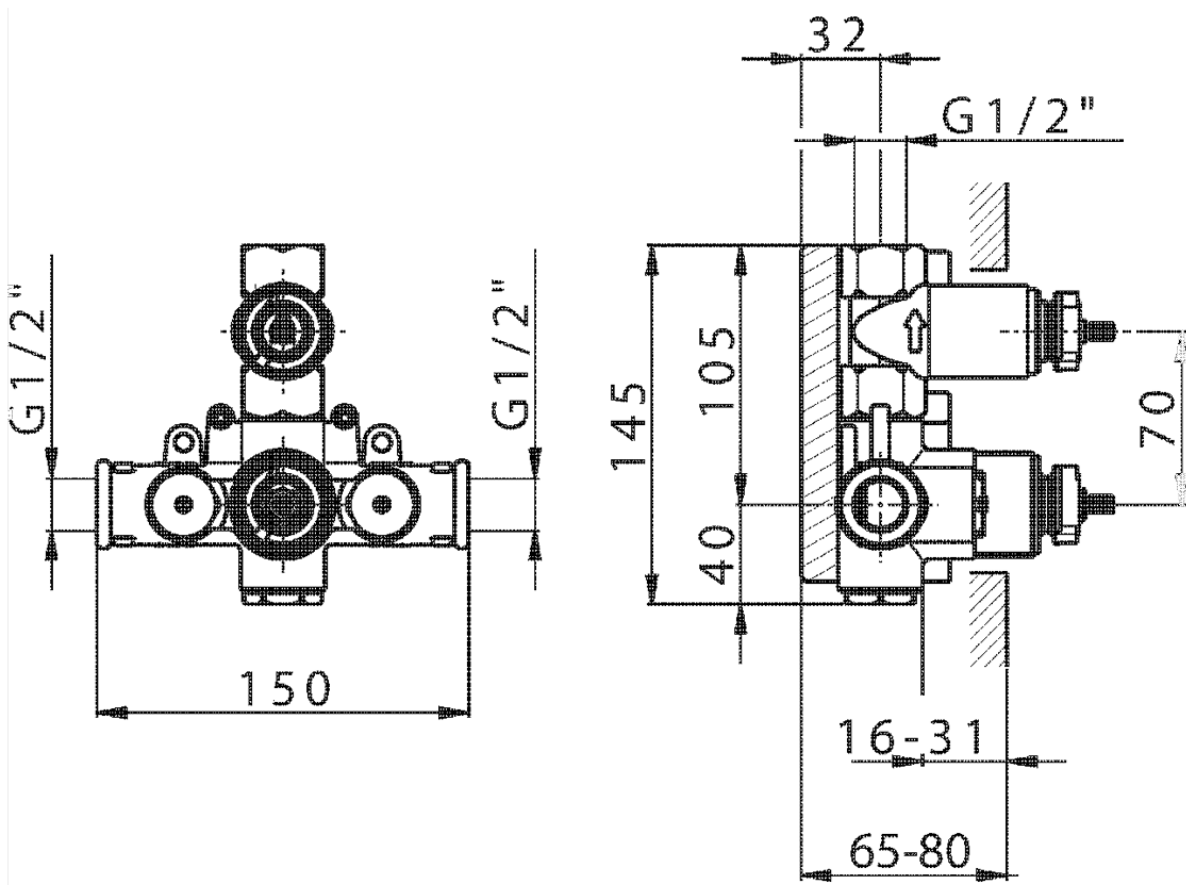

Exposed part for 1-outlet con.thermo.shower valve ARCANA AMERICA_AA007280

AA007280

<https://en.cisal.it/exposed-part-for-1-outlet-con-thermo-shower-valve-arcana-america-aa007280>

ZA007281

<https://en.cisal.it/1-outlet-concealed-thermostatic-shower-valve-concealed-za007281>