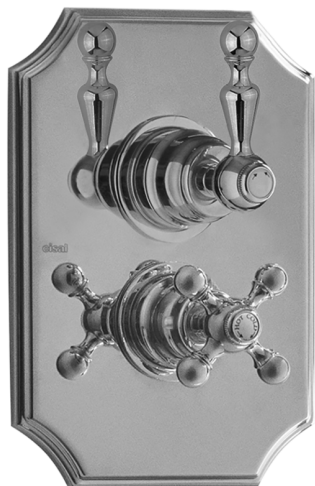

Exposed part for 1-outlet con.thermo.shower valve ARCANA AMERICA_AA007280

MODEL **AA007280**

Exposed part for 1-outlet con.thermo.shower valve, stopvalve, without concealed part, for items ZA007281

AVAILABLE FINISHINGS

-  **21** 21 Chrome
-  **24** 24 Gold
-  **26** 26 Old Copper
-  **27** 27 Old Bronze
-  **2A** 2A Satin Brushed Nickel

CHARACTERISTICS

Installation **Concealed**
 Required concealed parts **ZA007281**

Thermostatic

The Cisal thermostatic is your personal water manager, helping you to handle, control and save water and energy.

1-outlet Concealed thermostatic shower valve CONCEALED_ZA007281

MODEL **ZA007281**

1-outlet Concealed thermostatic shower valve, Stopvalve with 1/2" outlet, without trim kit

AVAILABLE FINISHINGS

 **04** 04 Without finishing

CHARACTERISTICS

Concealed **1**
Cartridge Spare Parts **24.04A.PP**

8x20 Plus P Thermostatic Valve

Thermostatic

The Cisal thermostatic is your personal water manager, helping you to handle, control and save water and energy.