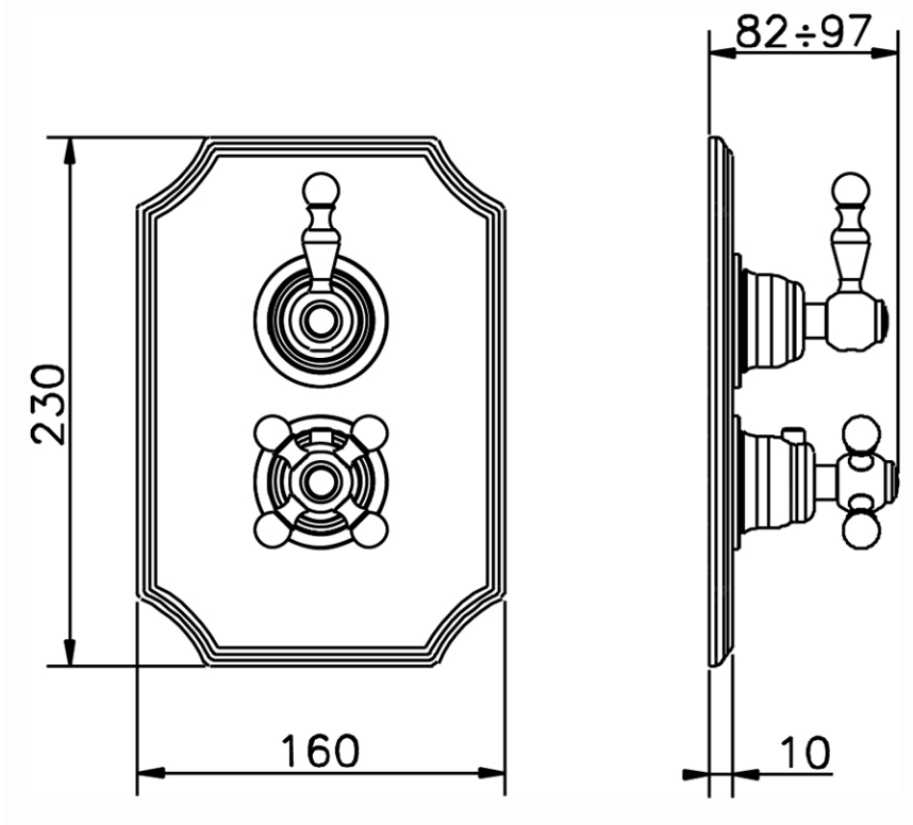

Exposed part for 1-outlet con.thermo.shower valve ARCANA AMERICA_AA007280

AA007280

<https://en.cisal.it/exposed-part-for-1-outlet-con-thermo-shower-valve-arcana-america-aa007280>

ZA007281

<https://en.cisal.it/1-outlet-concealed-thermostatic-shower-valve-concealed-za007281>