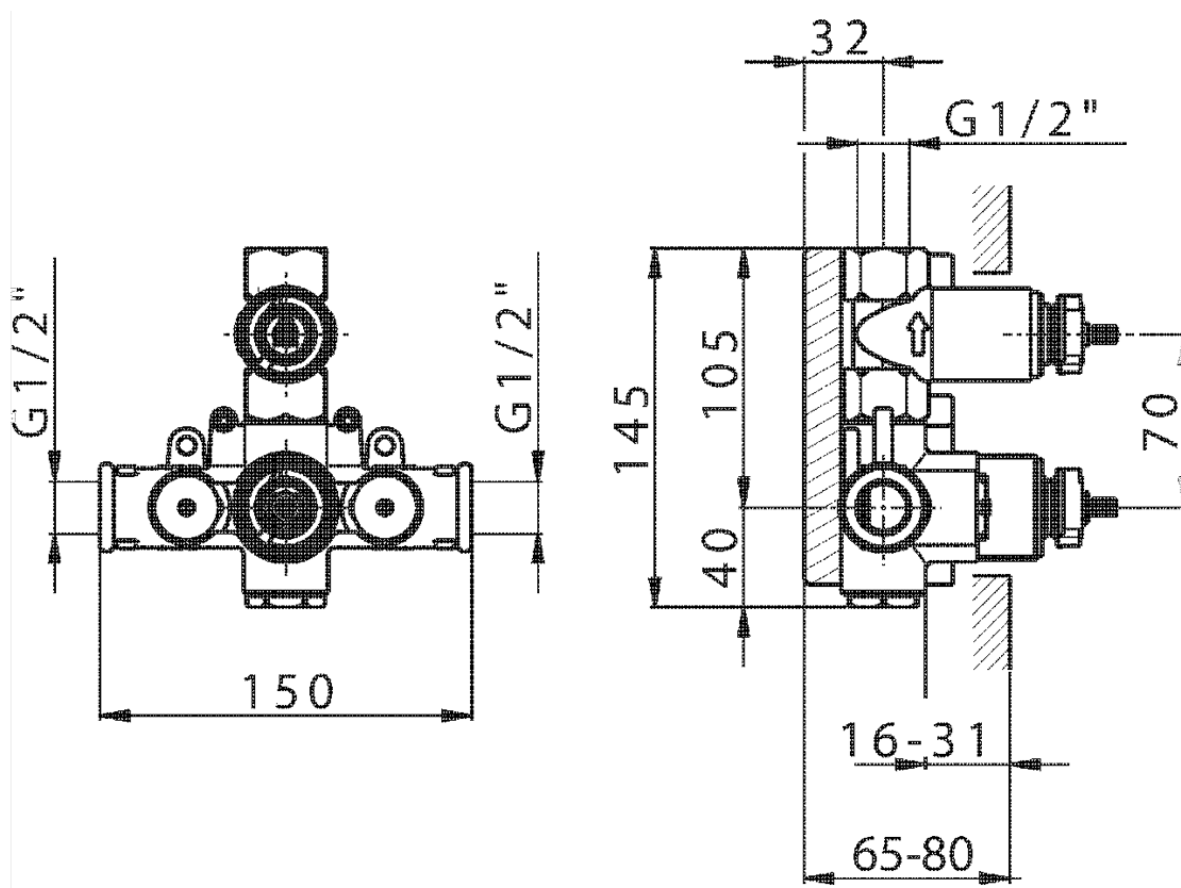

Exposed part for 1-outlet con.thermo.shower valve ARCANA AMERICA_AA007280

AA007280

<https://en.cisal.it/exposed-part-for-1-outlet-con-thermo-shower-valve-arcana-america-aa007280>

ZA007281

<https://en.cisal.it/1-outlet-concealed-thermostatic-shower-valve-concealed-za007281>