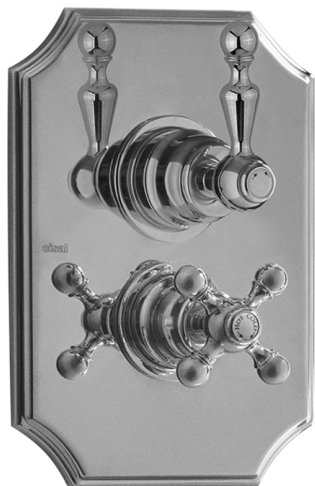

## Exposed part for 1-outlet con.thermo.shower valve ARCANA AMERICA\_AA007280

MODEL **AA007280**

Exposed part for 1-outlet con.thermo.shower valve, stopvalve, without concealed part, for items ZA007281

### AVAILABLE FINISHINGS

-  **21** 21 Chrome
-  **24** 24 Gold
-  **26** 26 Old Copper
-  **27** 27 Old Bronze
-  **2A** 2A Satin Brushed Nickel

### Thermostatic

The Cisal thermostatic is your personal water manager, helping you to handle, control and save water and energy.

## 1-outlet Concealed thermostatic shower valve CONCEALED\_ZA007281

MODEL **ZA007281**

1-outlet Concealed thermostatic shower valve, Stopvalve with 1/2" outlet, without trim kit

AVAILABLE FINISHINGS

CHARACTERISTICS