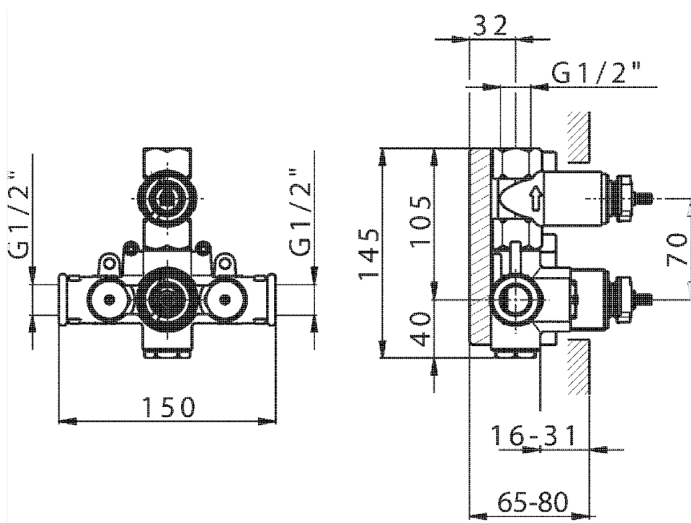

## 1-outlet Concealed thermostatic shower valve CONCEALED\_ZA007281

MODEL **ZA007281**

1-outlet Concealed thermostatic shower valve, Stopvalve with 1/2" outlet, without trim kit

AVAILABLE FINISHINGS

CHARACTERISTICS

Concealed **1**  
 Cartridge Spare Parts **24.04A.PP**

**8x20 Plus P Thermostatic Valve**