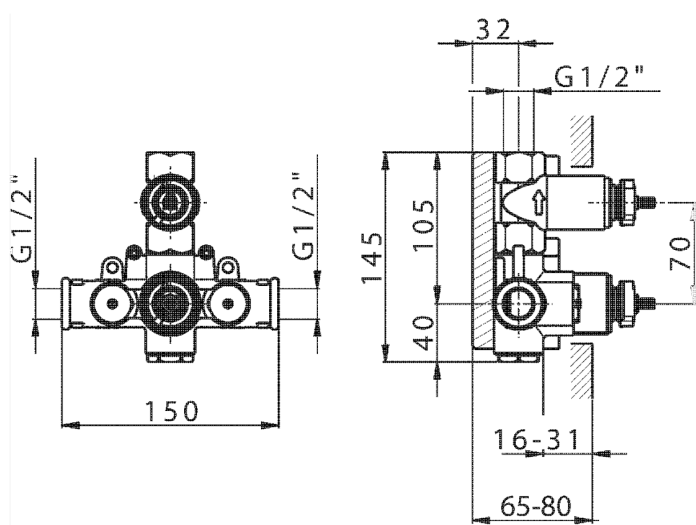

## 1-outlet Concealed thermostatic shower valve CONCEALED\_ZA007281

MODEL **ZA007281**

1-outlet Concealed thermostatic shower valve, Stopvalve with 1/2" outlet, without trim kit

AVAILABLE FINISHINGS

CHARACTERISTICS

Concealed **1**  
 Cartridge Spare Parts **24.04A.PP**  
**8x20 Plus P Thermostatic Valve**