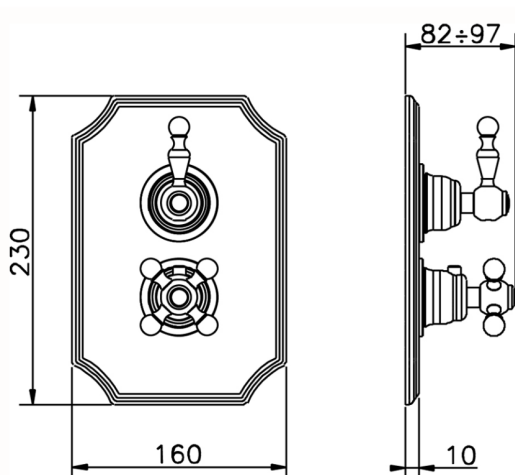

CHARACTERISTICS

Installation **Concealed**
Required concealed parts **ZA007281**

Thermostatic

The Cisal thermostatic is your personal water manager, helping you to handle, control and save water and energy.