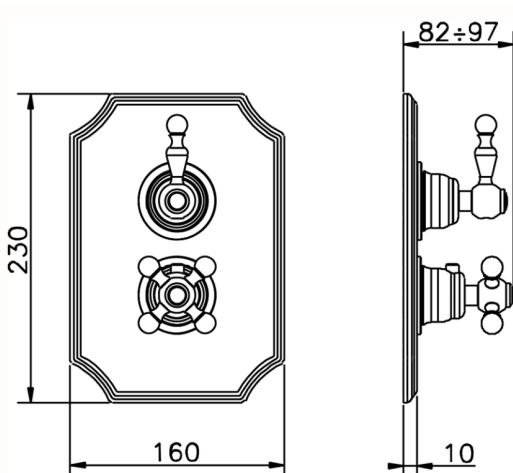

CHARACTERISTICS

Installation **Concealed**
Required concealed parts **ZA007281**

Thermostatic

The Cisal thermostatic is your personal water manager, helping you to handle, control and save water and energy.