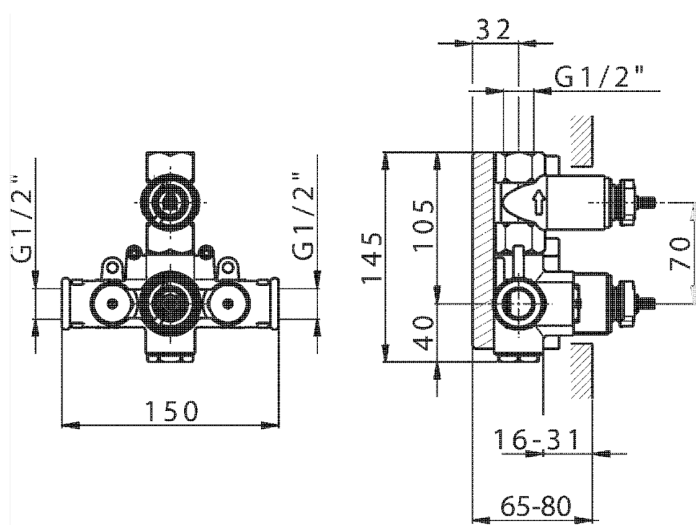

## 1-outlet Concealed thermostatic shower valve CONCEALED\_ZA007281

MODEL **ZA007281**

1-outlet Concealed thermostatic shower valve, Stopvalve with 1/2" outlet, without trim kit

AVAILABLE FINISHINGS

 **04** 04 Without finishing

CHARACTERISTICS

Concealed **1**  
Cartridge Spare Parts **24.04A.PP**

**8x20 Plus P Thermostatic Valve**