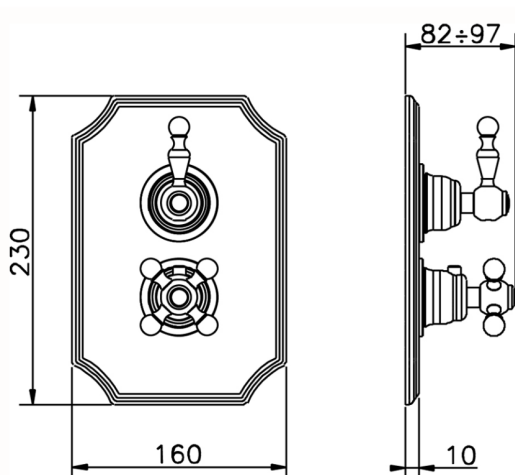

Exposed part for 1-outlet con.thermo.shower valve ARCANA AMERICA_AA007280

MODEL **AA007280**

Exposed part for 1-outlet con.thermo.shower valve, stopvalve, without concealed part, for items ZA007281

AVAILABLE FINISHINGS

- **21** 21 Chrome
- **24** 24 Gold
- **26** 26 Old Copper
- **27** 27 Old Bronze
- **2A** 2A Satin Brushed Nickel

CHARACTERISTICS

Installation **Concealed**
Required concealed parts **ZA007281**

Thermostatic

The Cisal thermostatic is your personal water manager, helping you to handle, control and save water and energy.