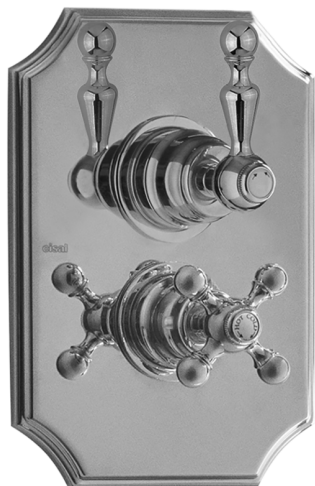

## Exposed part for 1-outlet con.thermo.shower valve ARCANA AMERICA\_AA007280

MODEL **AA007280**

Exposed part for 1-outlet con.thermo.shower valve, stopvalve, without concealed part, for items ZA007281

### AVAILABLE FINISHINGS

-  **21** 21 Chrome
-  **24** 24 Gold
-  **26** 26 Old Copper
-  **27** 27 Old Bronze
-  **2A** 2A Satin Brushed Nickel

### Thermostatic

The Cisal thermostatic is your personal water manager, helping you to handle, control and save water and energy.

## 1-outlet Concealed thermostatic shower valve CONCEALED\_ZA007281

MODEL **ZA007281**

1-outlet Concealed thermostatic shower valve, Stopvalve with 1/2" outlet, without trim kit

AVAILABLE FINISHINGS

 **04** 04 Without finishing