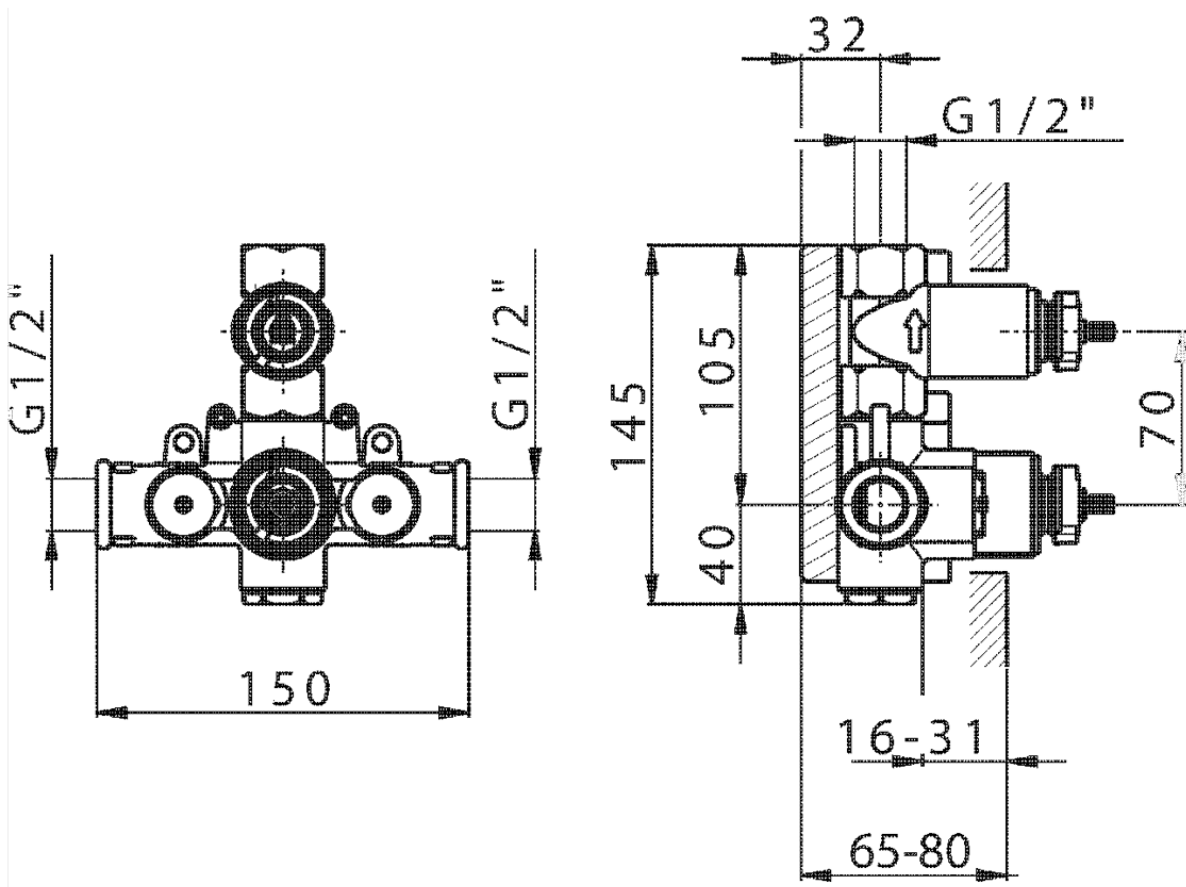

## Exposed part for 1-outlet con.thermo.shower valve ARCANA AMERICA\_AA007280

AA007280

<https://en.cisal.it/exposed-part-for-1-outlet-con-thermo-shower-valve-arcana-america-aa007280>

ZA007281

<https://en.cisal.it/1-outlet-concealed-thermostatic-shower-valve-concealed-za007281>