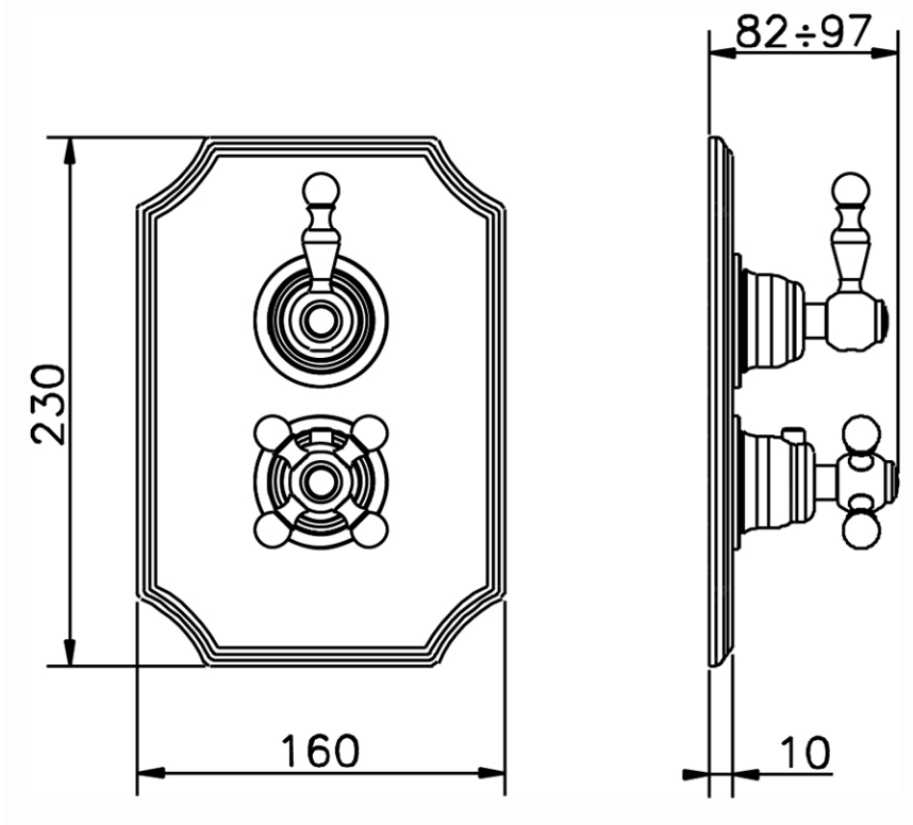

## Exposed part for 1-outlet con.thermo.shower valve ARCANA AMERICA\_AA007280

AA007280

<https://en.cisal.it/exposed-part-for-1-outlet-con-thermo-shower-valve-arcana-america-aa007280>

ZA007281

<https://en.cisal.it/1-outlet-concealed-thermostatic-shower-valve-concealed-za007281>