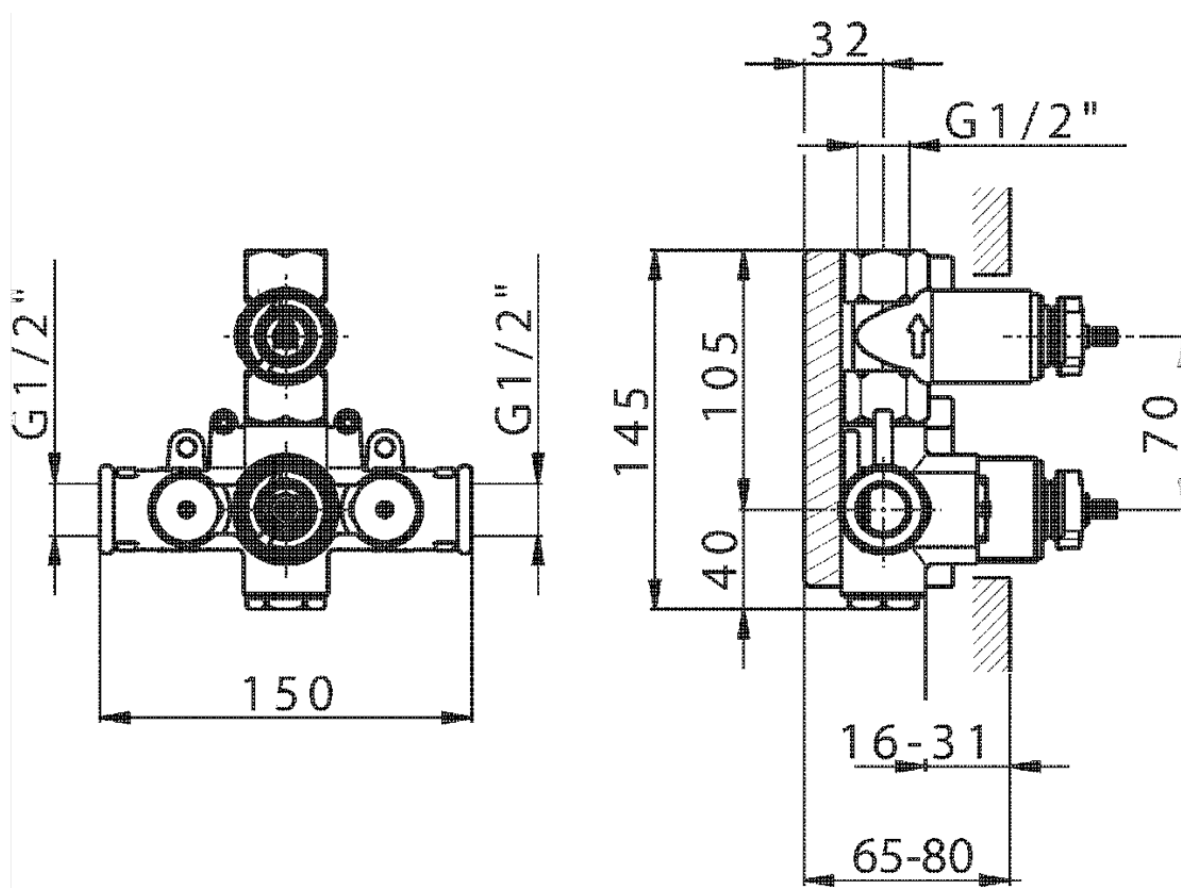

## Exposed part for 1-outlet con.thermo.shower valve ARCANA AMERICA\_AA007280

AA007280

<https://en.cisal.it/exposed-part-for-1-outlet-con-thermo-shower-valve-arcana-america-aa007280>

ZA007281

<https://en.cisal.it/1-outlet-concealed-thermostatic-shower-valve-concealed-za007281>