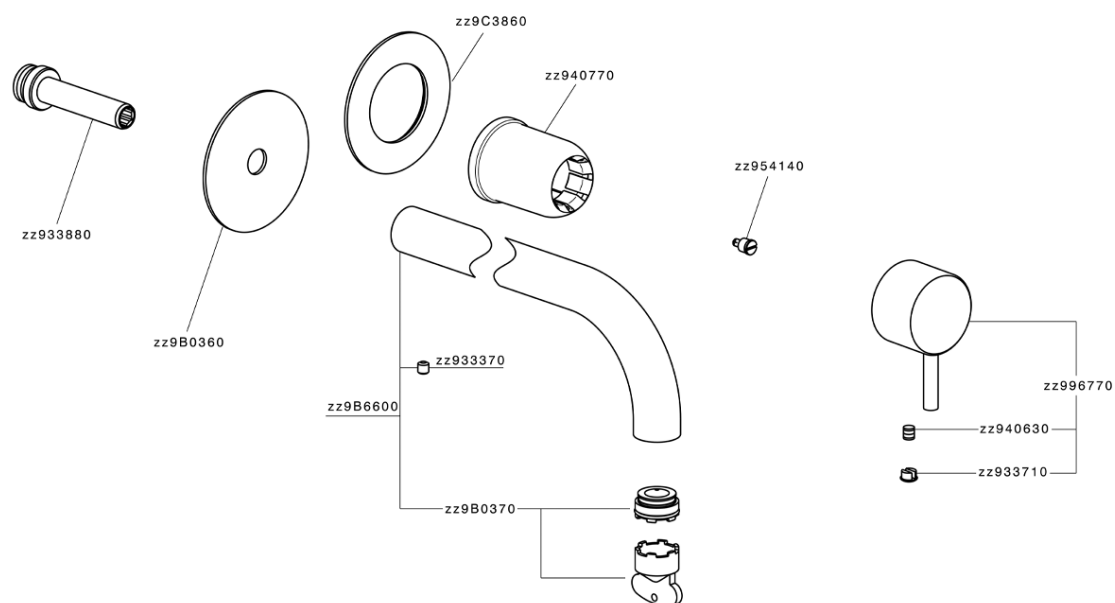

## Exposed part for single lever washbasin valve NUOVA LESS\_LN00551E

MODEL **LN00551E**

Exposed part for single lever washbasin valve, without concealed part, spout L.250 mm, for item Easy-Box ZA002450-ZA025510

### CHARACTERISTICS

Installation **Concealed**  
 Required concealed parts **ZA002450**

## Exposed part for single lever washbasin valve NUOVA LESS\_LN00551E

LN00551E

<https://en.cisal.it/exposed-part-for-single-lever-washbasin-valve-nuova-less-ln00551e>

2026-04-26