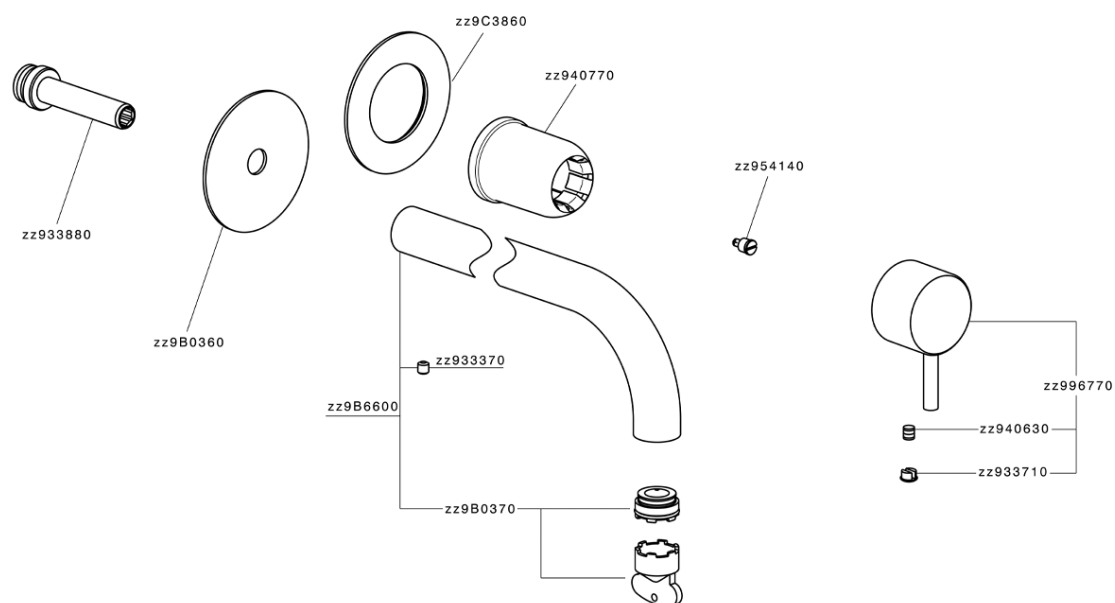

Exposed part for single lever washbasin valve NUOVA LESS_LN00551E

LN00551E

<https://en.cisal.it/exposed-part-for-single-lever-washbasin-valve-nuova-less-ln00551e>

2026-04-06