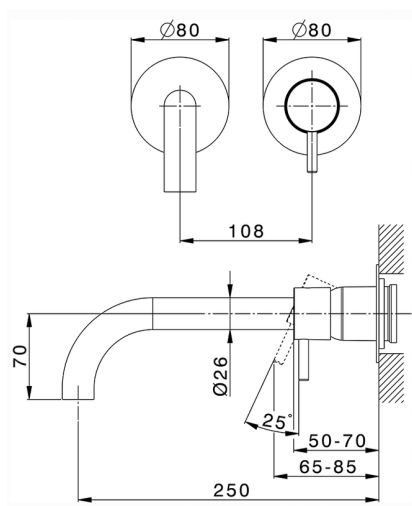

Exposed part for single lever washbasin valve NUOVA LESS_LN00551E

MODEL **LN00551E**

Exposed part for single lever washbasin valve, without concealed part, spout L.250 mm, for item Easy-Box ZA002450-ZA025510

AVAILABLE FINISHINGS

-  **21** 21 Chrome
-  **2F** 2F Brushed Nickel
-  **40** 40 Matt Black
-  **4Q** 4Q Matt White

CHARACTERISTICS

Installation **Concealed**
 Required concealed parts **ZA002450**

Exposed part for single lever washbasin valve NUOVA LESS_LN00551E

LN00551E

<https://en.cisal.it/exposed-part-for-single-lever-washbasin-valve-nuova-less-ln00551e>

2026-06-05