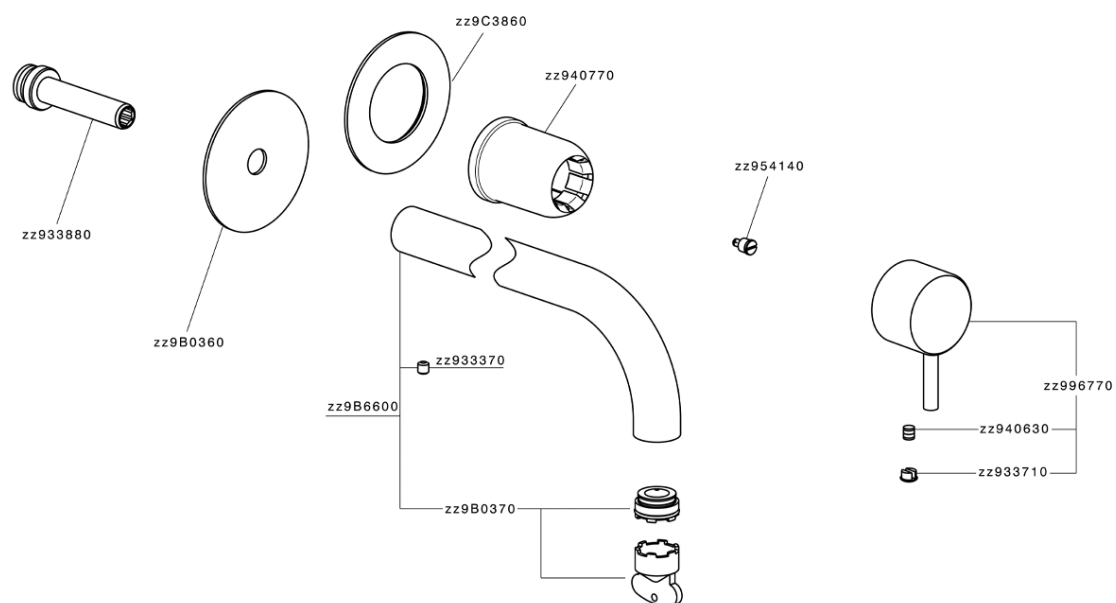

Exposed part for single lever washbasin valve NUOVA LESS_LN00551E

MODEL **LN00551E**

Exposed part for single lever washbasin valve, without concealed part, spout L.250 mm, for item Easy-Box ZA002450-ZA025510

AVAILABLE FINISHINGS

-  **21** 21 Chrome
-  **2F** 2F Brushed Nickel
-  **40** 40 Matt Black
-  **4Q** 4Q Matt White

CHARACTERISTICS

Installation **Concealed**
 Required concealed parts **ZA002450**

Exposed part for single lever washbasin valve NUOVA LESS_LN00551E

LN00551E

<https://en.cisal.it/exposed-part-for-single-lever-washbasin-valve-nuova-less-ln00551e>

2026-06-05