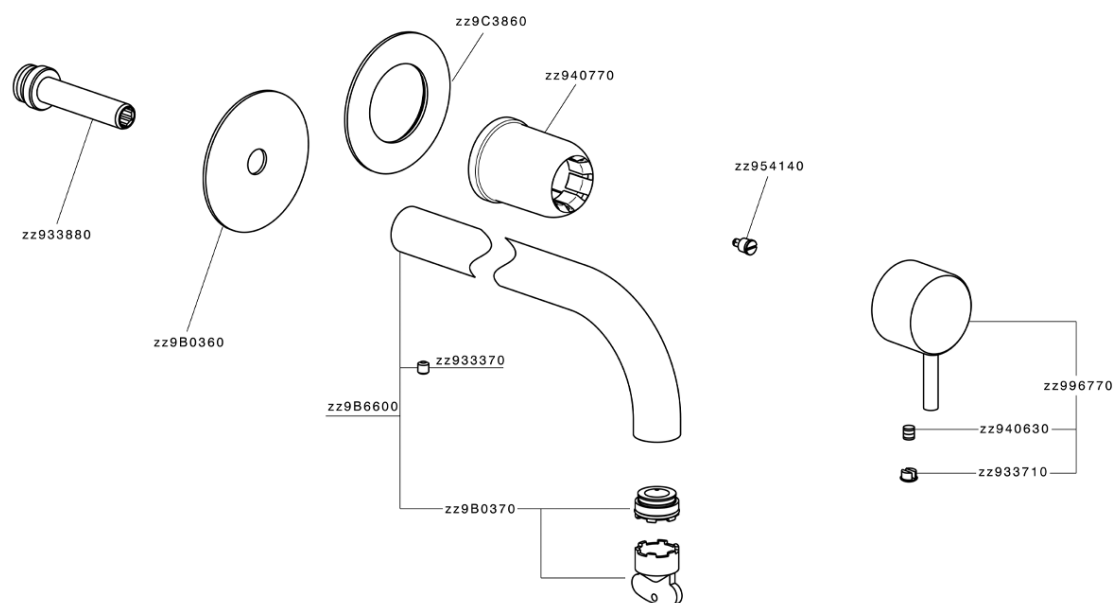

Exposed part for single lever washbasin valve NUOVA LESS_LN00551E

LN00551E

<https://en.cisal.it/exposed-part-for-single-lever-washbasin-valve-nuova-less-ln00551e>

2026-06-05