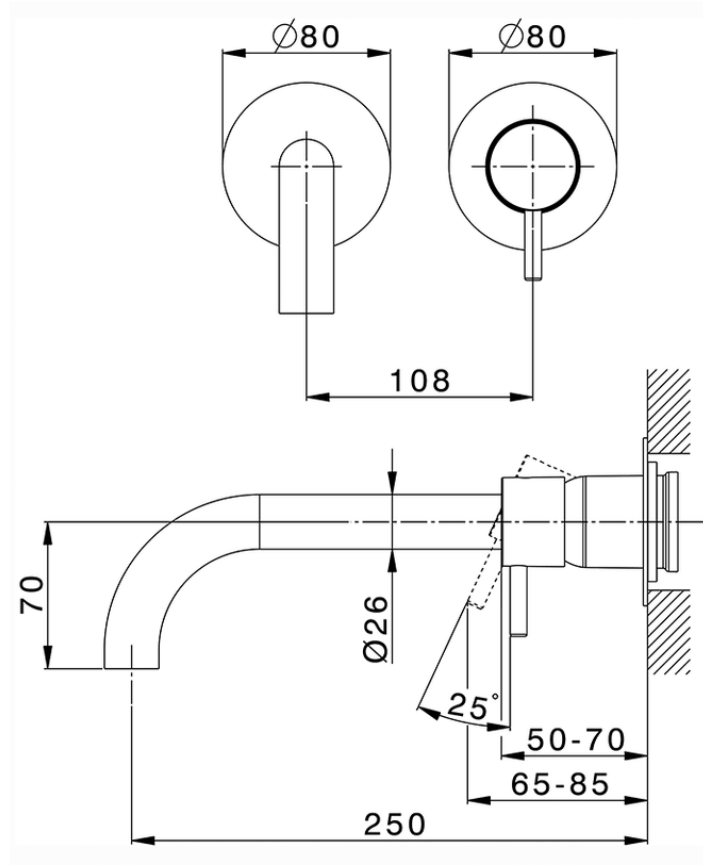

Exposed part for single lever washbasin valve NUOVA LESS_LN00551E

LN00551E

<https://en.cisal.it/exposed-part-for-single-lever-washbasin-valve-nuova-less-ln00551e>

2026-04-06