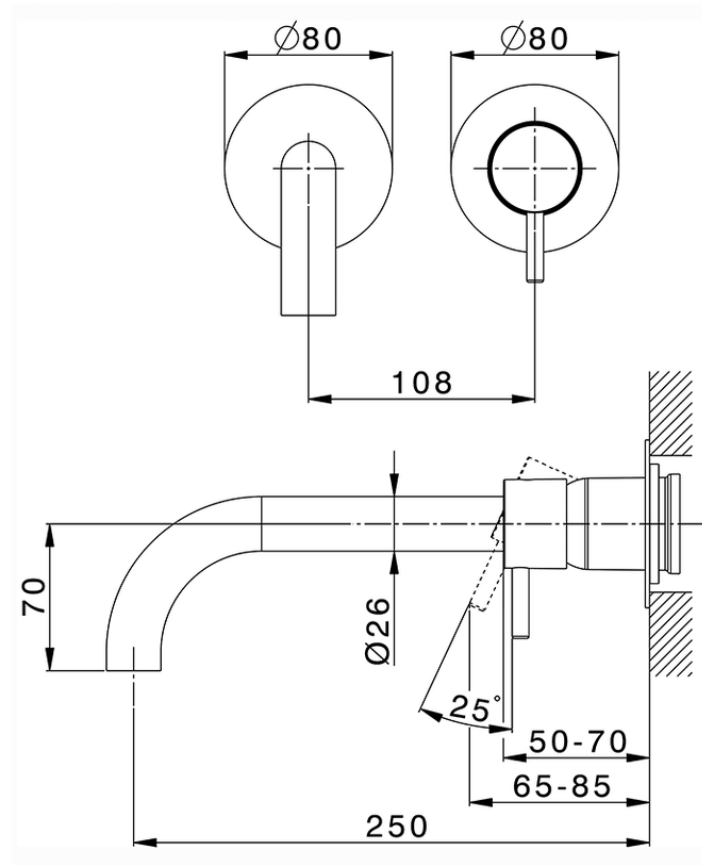

Exposed part for single lever washbasin valve NUOVA LESS_LN00551E

LN00551E

<https://en.cisal.it/exposed-part-for-single-lever-washbasin-valve-nuova-less-ln00551e>

2026-04-26