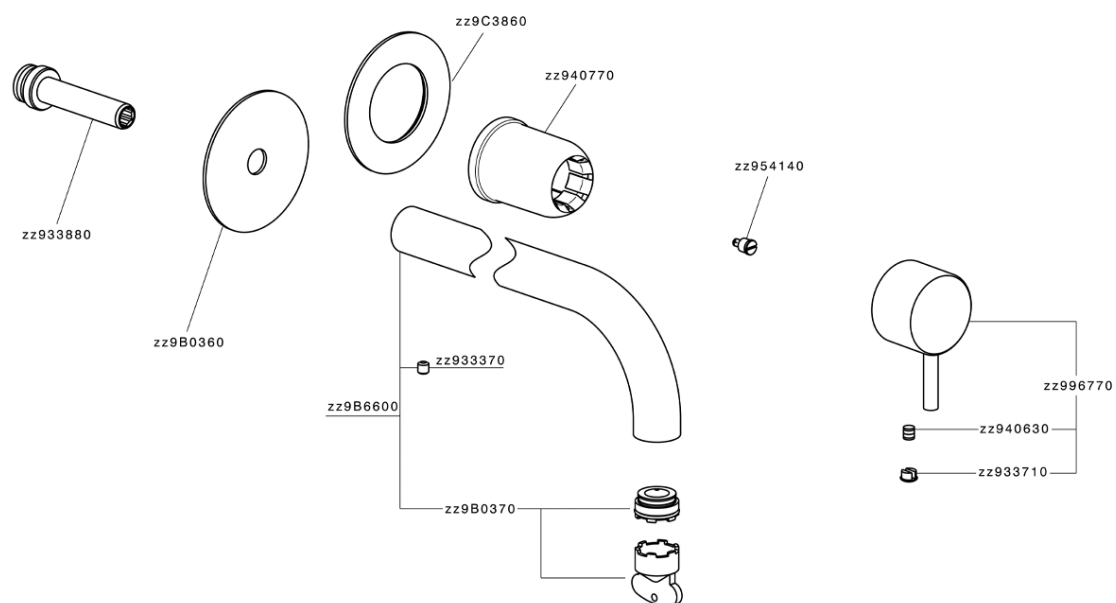

## Exposed part for single lever washbasin valve NUOVA LESS\_LN00551E

MODEL **LN00551E**

Exposed part for single lever washbasin valve, without concealed part, spout L.250 mm, for item Easy-Box ZA002450-ZA025510

### CHARACTERISTICS

Installation **Concealed**  
 Required concealed parts **ZA002450**

## Exposed part for single lever washbasin valve NUOVA LESS\_LN00551E

LN00551E

<https://en.cisal.it/exposed-part-for-single-lever-washbasin-valve-nuova-less-ln00551e>

2026-04-06