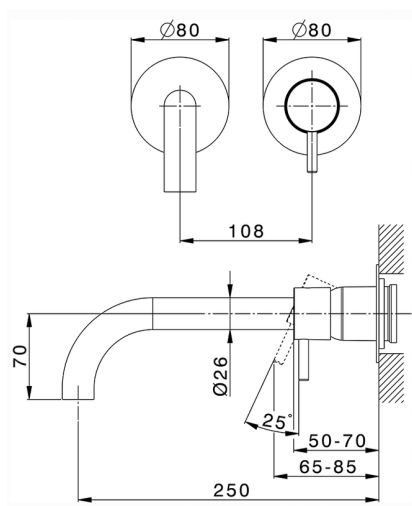

CHARACTERISTICS

Installation **Concealed**
Required concealed parts **ZA002450**