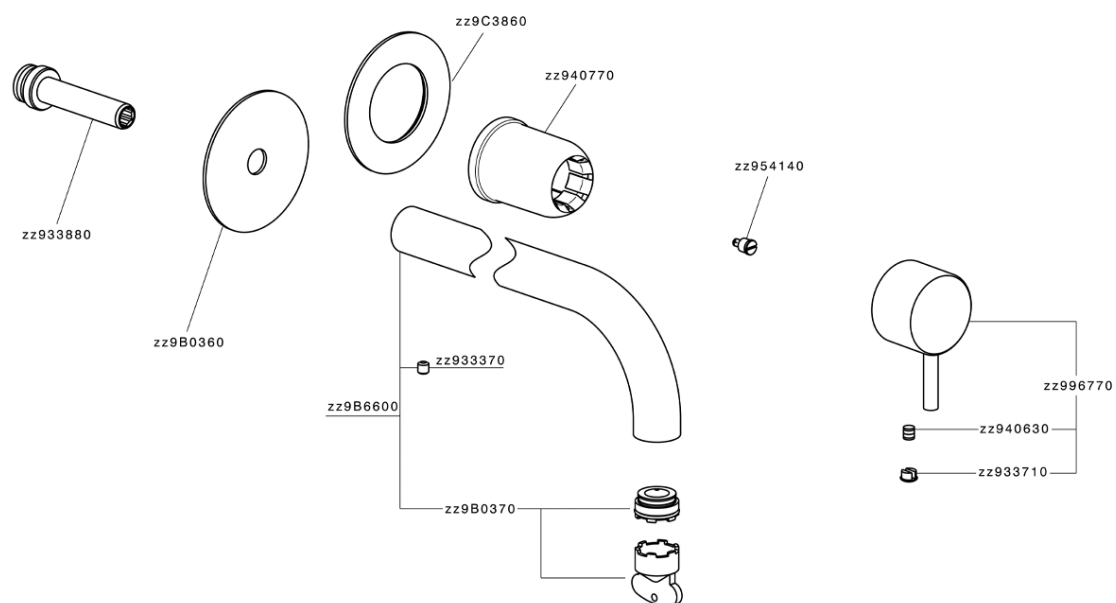

## Exposed part for single lever washbasin valve NUOVA LESS\_LN00551E

MODEL **LN00551E**

Exposed part for single lever washbasin valve, without concealed part, spout L.250 mm, for item Easy-Box ZA002450-ZA025510

### CHARACTERISTICS

Installation **Concealed**  
 Required concealed parts **ZA002450**

## Exposed part for single lever washbasin valve NUOVA LESS\_LN00551E

LN00551E

<https://en.cisal.it/exposed-part-for-single-lever-washbasin-valve-nuova-less-ln00551e>

2026-06-05