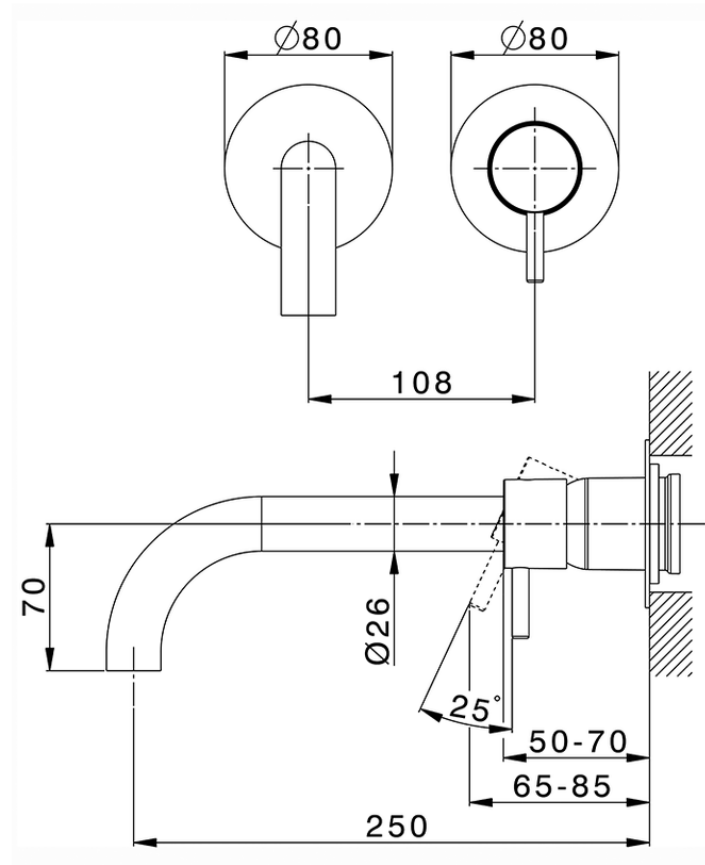

**Exposed part for single lever washbasin valve NUOVA LESS\_LN00551E**

LN00551E

<https://en.cisal.it/exposed-part-for-single-lever-washbasin-valve-nuova-less-ln00551e>

2026-06-05