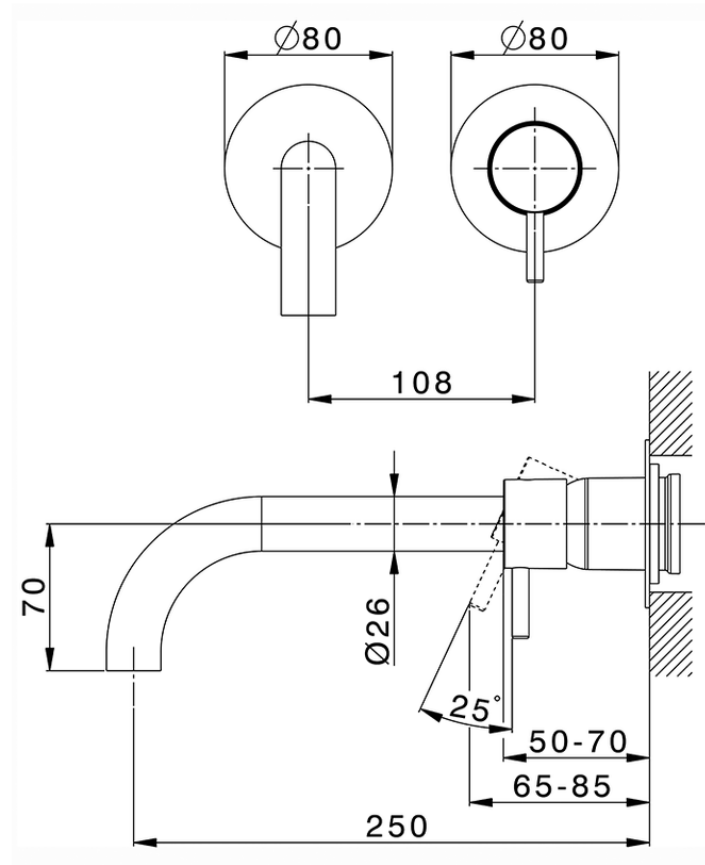

Exposed part for single lever washbasin valve NUOVA LESS_LN00551E

LN00551E

<https://en.cisal.it/exposed-part-for-single-lever-washbasin-valve-nuova-less-ln00551e>

2026-04-26