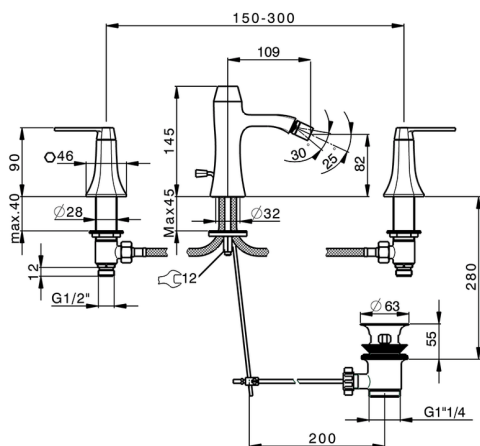

Bidet 3-holes mixer CHERIE_CF001220

MODEL **CF001220**

Bidet 3-holes mixer, with automatic 1"1/4 pop-up waste, 1/2" F flexible hose

AVAILABLE FINISHINGS

- 
6T 6T Chrome/Matt Black
- 
7C 7C Gold/Matt Black
- 
7D 7D Polished Nickel/Matt Black
- 
7E 7E Rose Gold/Matt Black

CHARACTERISTICS

Bidet 3-holes mixer CHERIE_CF001220

CF001220

<https://en.cisal.it/bidet-3-holes-mixer-cherie-cf001220>

2025-04-22