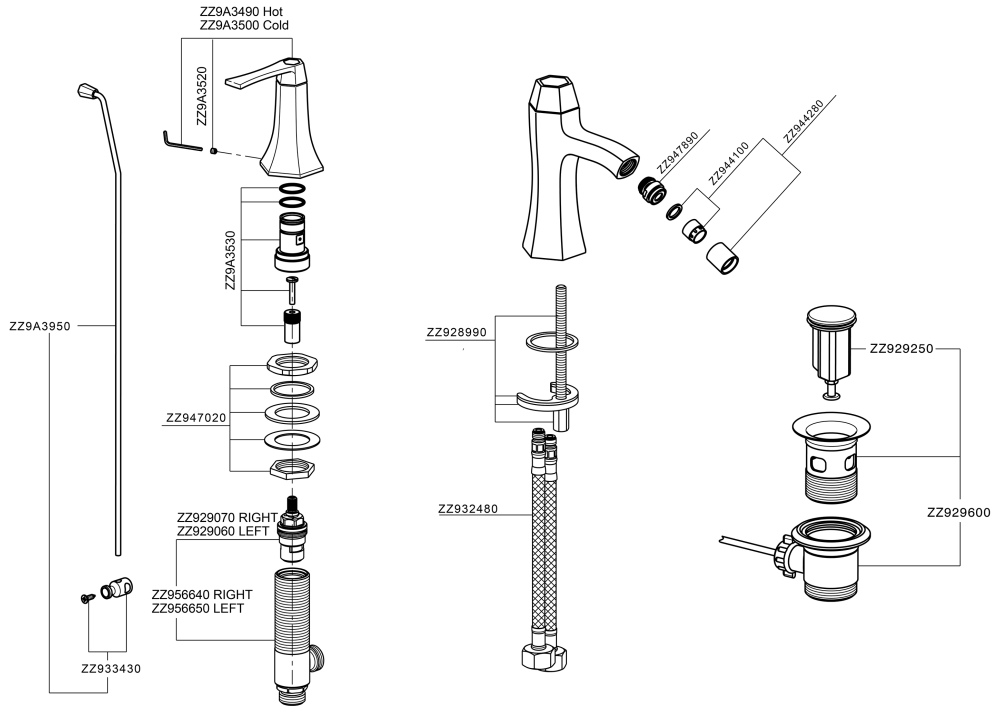

Bidet 3-holes mixer CHERIE_CF001220

MODEL **CF001220**

Bidet 3-holes mixer, with automatic 1"1/4 pop-up waste, 1/2" F flexible hose

AVAILABLE FINISHINGS

- 
6T 6T Chrome/Matt Black
- 
7C 7C Gold/Matt Black
- 
7D 7D Polished Nickel/Matt Black
- 
7E 7E Rose Gold/Matt Black

CHARACTERISTICS

Bidet 3-holes mixer CHERIE_CF001220

CF001220

<https://en.cisal.it/bidet-3-holes-mixer-cherie-cf001220>

2025-04-22