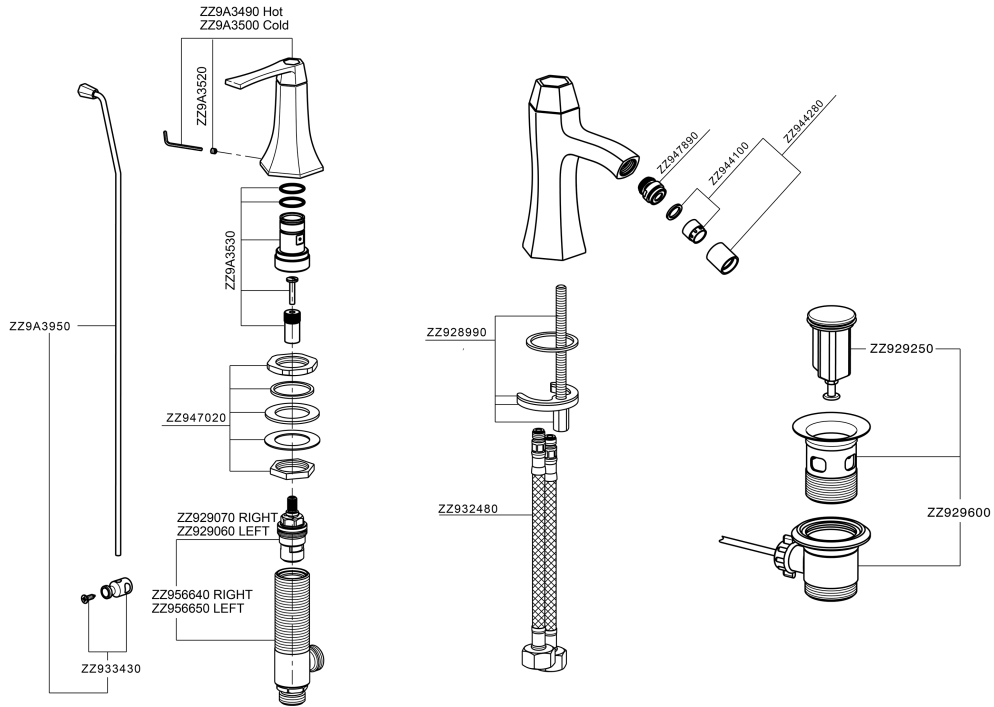

## Bidet 3-holes mixer CHERIE\_CF001220

CF001220

<https://en.cisal.it/bidet-3-holes-mixer-cherie-cf001220>

2025-04-24