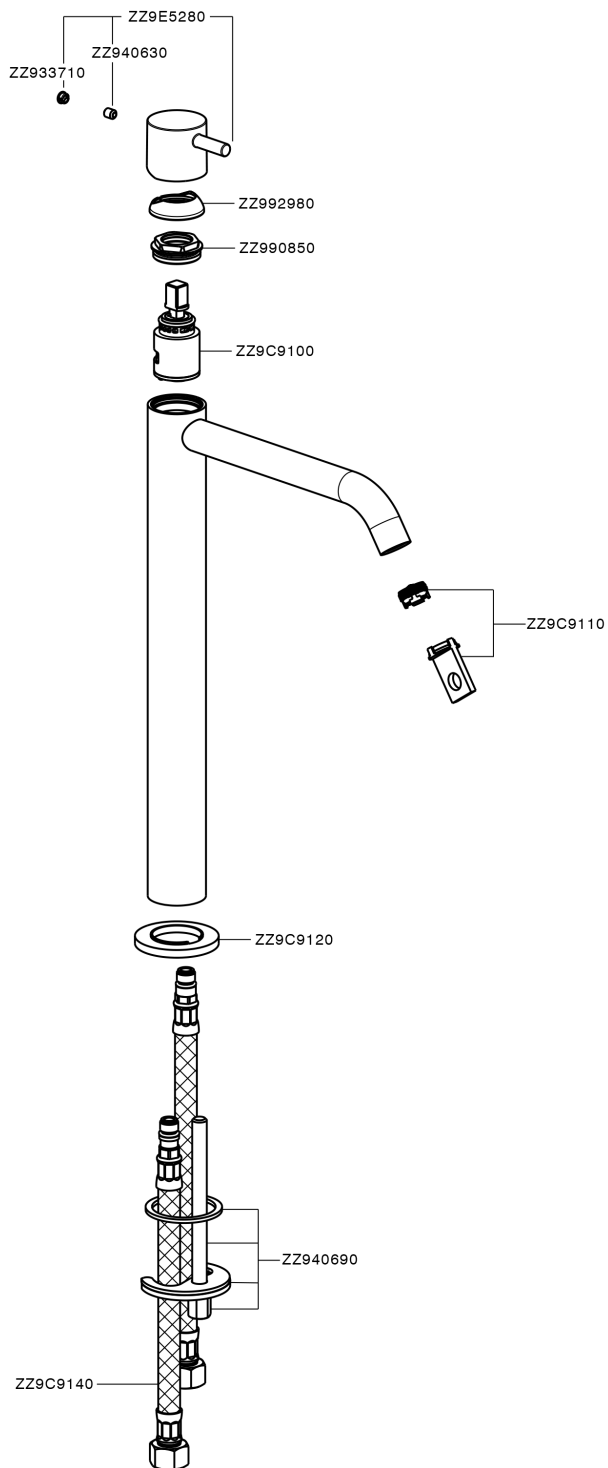

Single lever tall basin mixer LESS MINIMAL_MI004544

MI004544

<https://en.cisal.it/single-lever-tall-basin-mixer-less-minimal-mi004544>

2026-06-13