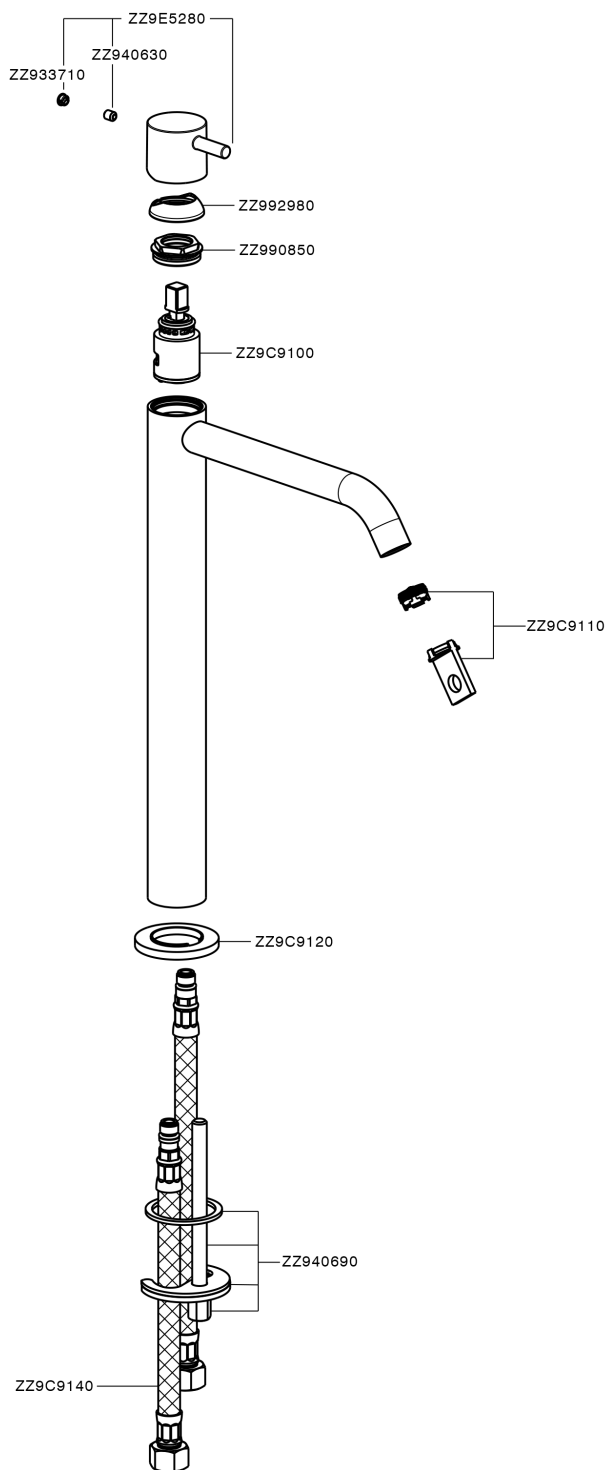

Single lever tall basin mixer LESS MINIMAL_MI004544

MI004544

<https://en.cisal.it/single-lever-tall-basin-mixer-less-minimal-mi004544>

2026-04-28