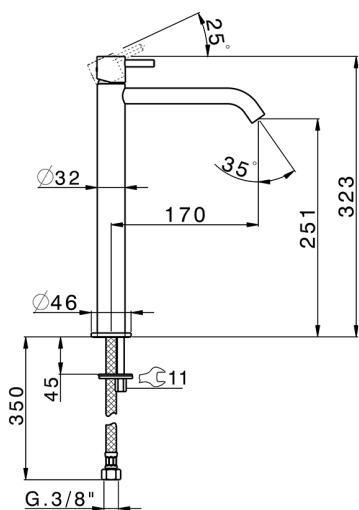

Single lever tall basin mixer LESS MINIMAL_MI004544

MODEL **MI004544**

Single lever tall basin mixer, without automatic pop-up waste, G.3/8" stainless steel flexible hose

AVAILABLE FINISHINGS

-  **21** 21 Chrome
-  **2F** 2F Brushed Nickel
-  **40** 40 Matt Black
-  **4Q** 4Q Matt White

CHARACTERISTICS

Cartridge Spare Parts **ZZ96550000**

25 mm Cartridge

Single lever tall basin mixer LESS MINIMAL_MI004544

MI004544

<https://en.cisal.it/single-lever-tall-basin-mixer-less-minimal-mi004544>

2026-06-13