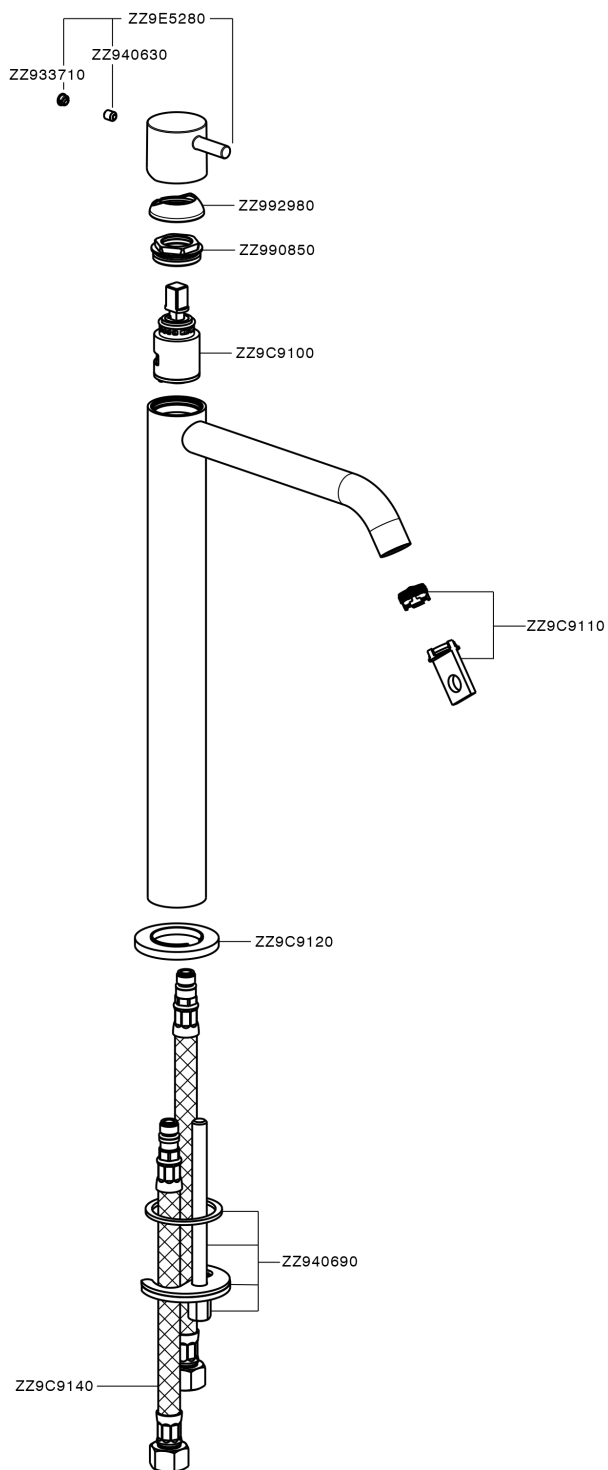

Single lever tall basin mixer LESS MINIMAL_MI004544

MI004544

<https://en.cisal.it/single-lever-tall-basin-mixer-less-minimal-mi004544>

2026-06-13