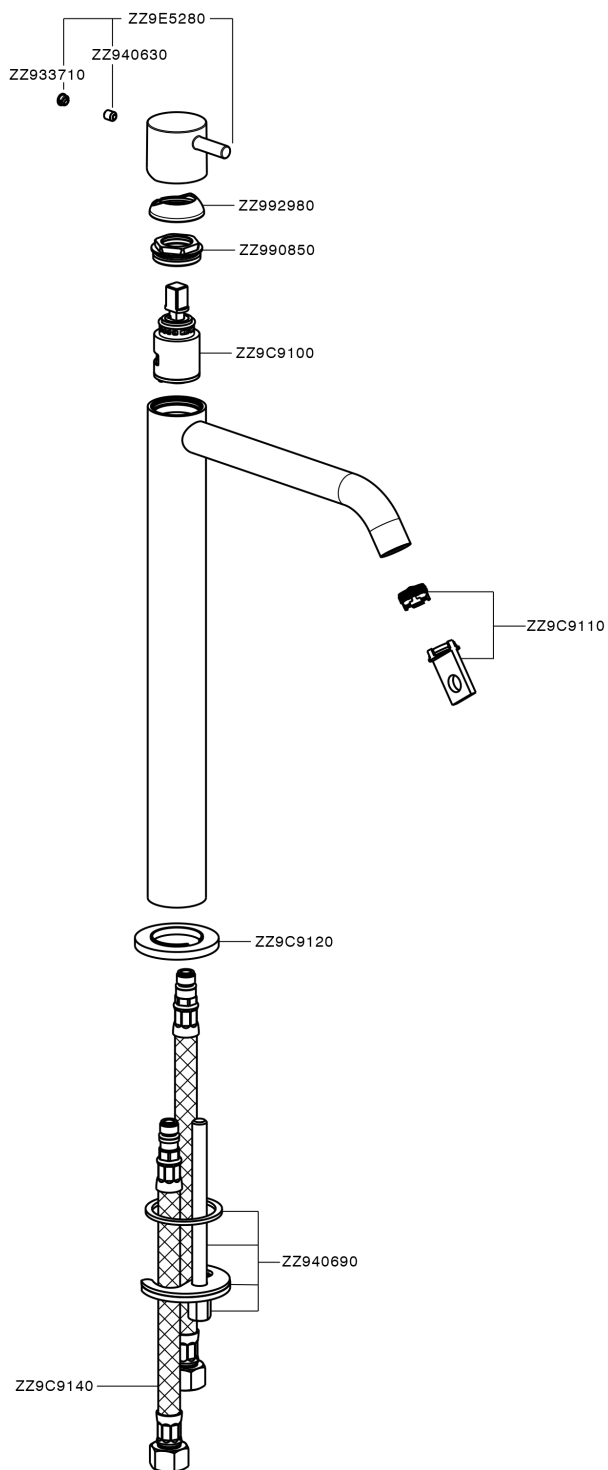

Single lever tall basin mixer LESS MINIMAL_MI004544

MODEL **MI004544**

Single lever tall basin mixer, without automatic pop-up waste, G.3/8" stainless steel flexible hose

AVAILABLE FINISHINGS

-  **21** 21 Chrome
-  **2F** 2F Brushed Nickel
-  **40** 40 Matt Black
-  **4Q** 4Q Matt White

CHARACTERISTICS

Cartridge Spare Parts **ZZ96550000**

25 mm Cartridge

Single lever tall basin mixer LESS MINIMAL_MI004544

MI004544

<https://en.cisal.it/single-lever-tall-basin-mixer-less-minimal-mi004544>

2026-06-13