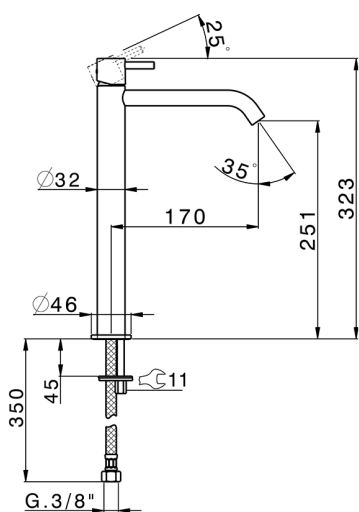

## Single lever tall basin mixer LESS MINIMAL\_MI004544

MODEL **MI004544**

Single lever tall basin mixer, without automatic pop-up waste, G.3/8" stainless steel flexible hose

### CHARACTERISTICS

Cartridge Spare Parts **ZZ96550000**

**25 mm Cartridge**

## Single lever tall basin mixer LESS MINIMAL\_MI004544

MI004544

<https://en.cisal.it/single-lever-tall-basin-mixer-less-minimal-mi004544>

2026-04-28