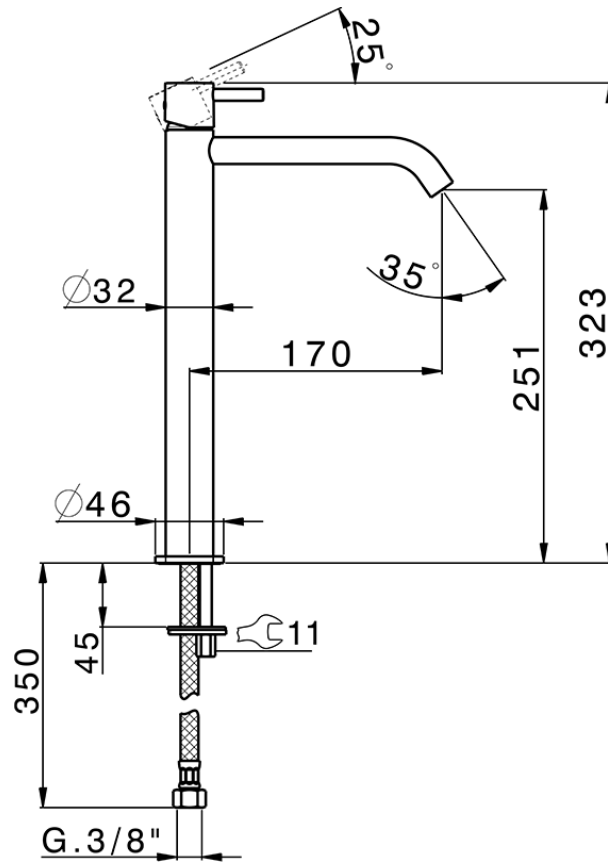

Single lever tall basin mixer LESS MINIMAL_MI004544

MI004544

<https://en.cisal.it/single-lever-tall-basin-mixer-less-minimal-mi004544>

2026-04-08