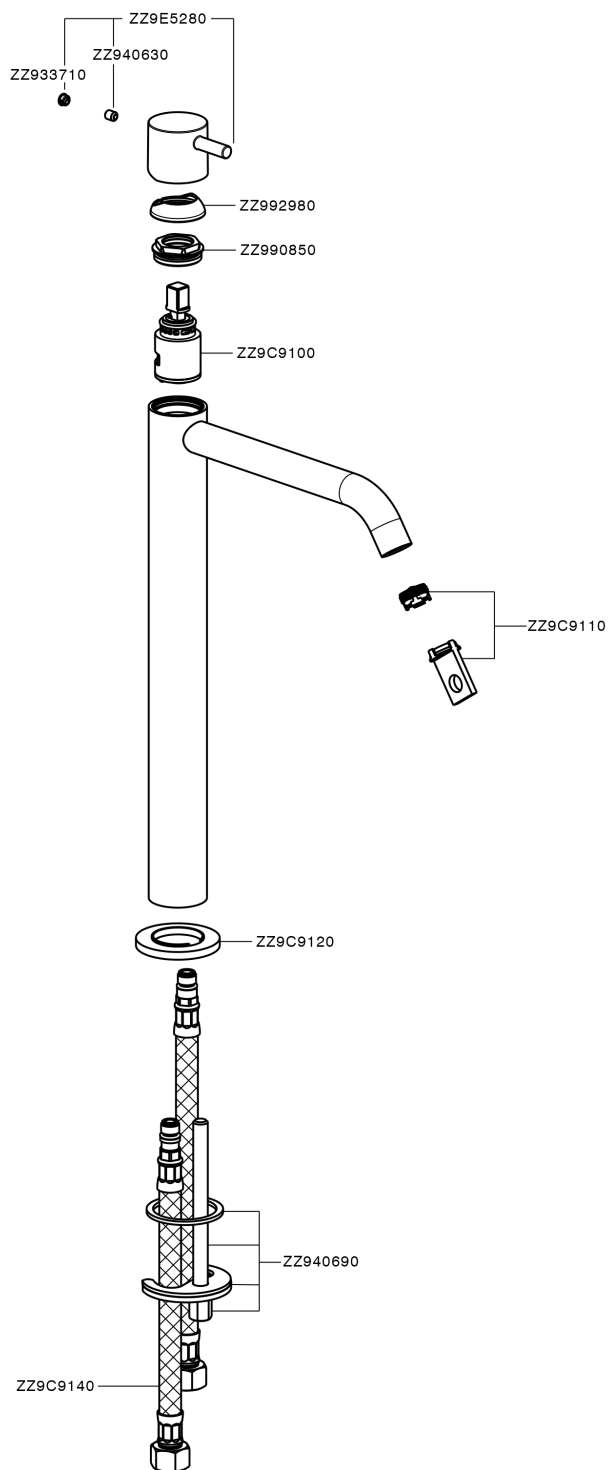

Single lever tall basin mixer LESS MINIMAL_MI004544

MODEL **MI004544**

Single lever tall basin mixer, without automatic pop-up waste, G.3/8" stainless steel flexible hose

AVAILABLE FINISHINGS

-  **21** 21 Chrome
-  **2F** 2F Brushed Nickel
-  **40** 40 Matt Black
-  **4Q** 4Q Matt White

CHARACTERISTICS

Cartridge Spare Parts **ZZ96550000**

25 mm Cartridge

Single lever tall basin mixer LESS MINIMAL_MI004544

MI004544

<https://en.cisal.it/single-lever-tall-basin-mixer-less-minimal-mi004544>

2026-05-19