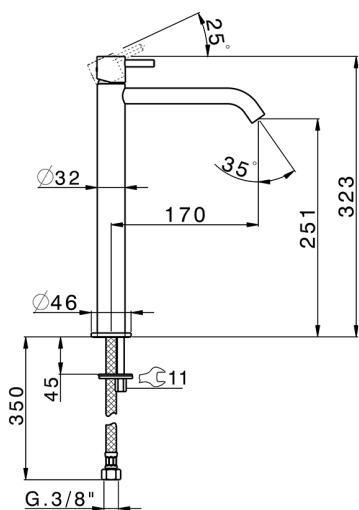

Single lever tall basin mixer LESS MINIMAL_MI004544

MODEL **MI004544**

Single lever tall basin mixer, without automatic pop-up waste, G.3/8" stainless steel flexible hose

AVAILABLE FINISHINGS

-  **21** 21 Chrome
-  **2F** 2F Brushed Nickel
-  **40** 40 Matt Black
-  **4Q** 4Q Matt White

CHARACTERISTICS

Cartridge Spare Parts **ZZ96550000**

25 mm Cartridge

Single lever tall basin mixer LESS MINIMAL_MI004544

MI004544

<https://en.cisal.it/single-lever-tall-basin-mixer-less-minimal-mi004544>

2026-05-19