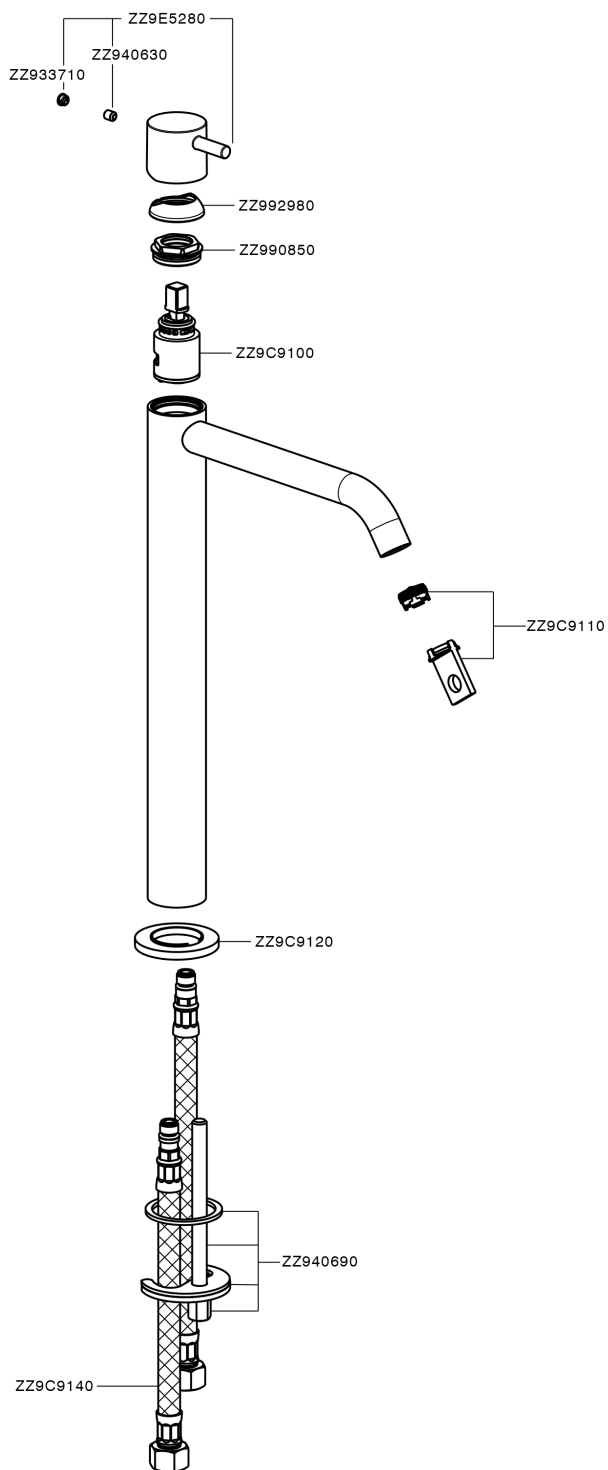

Single lever tall basin mixer LESS MINIMAL_MI004544

MI004544

<https://en.cisal.it/single-lever-tall-basin-mixer-less-minimal-mi004544>

2026-04-29