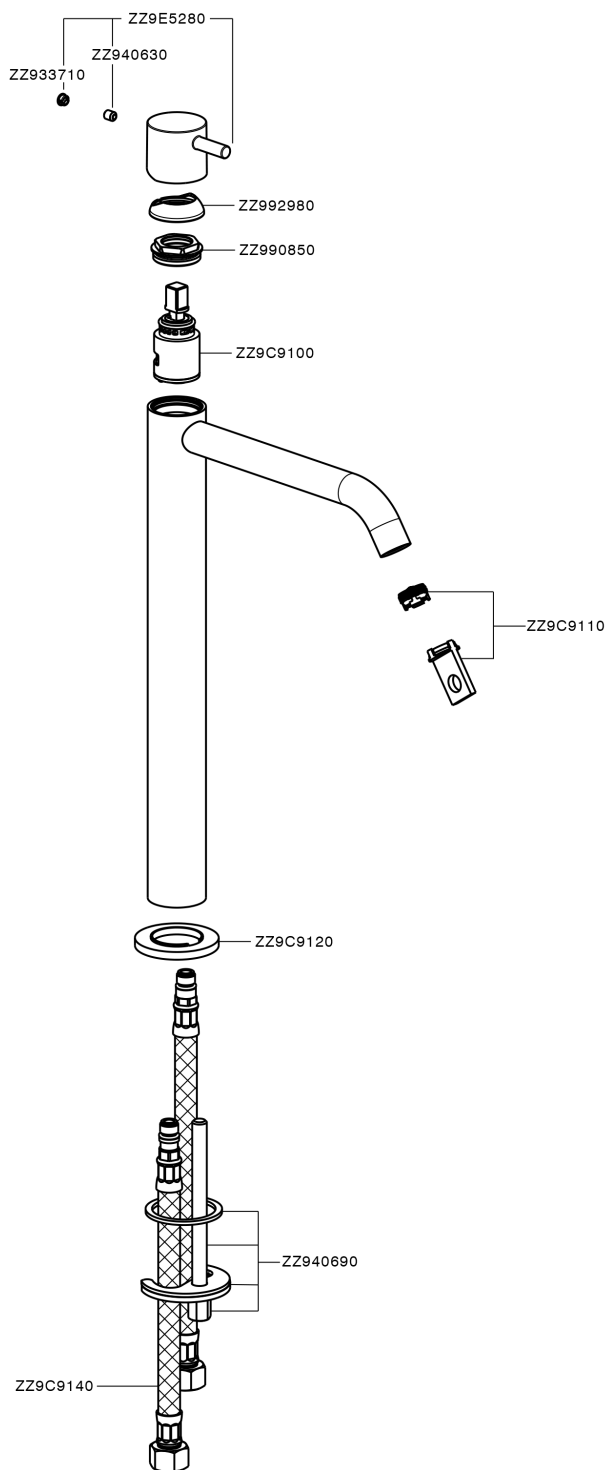

Single lever tall basin mixer LESS MINIMAL_MI004544

MI004544

<https://en.cisal.it/single-lever-tall-basin-mixer-less-minimal-mi004544>

2026-05-19