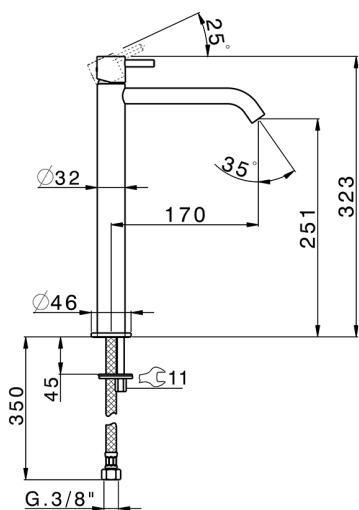

## Single lever tall basin mixer LESS MINIMAL\_MI004544

MODEL **MI004544**

Single lever tall basin mixer, without automatic pop-up waste, G.3/8" stainless steel flexible hose

### CHARACTERISTICS

Cartridge Spare Parts **ZZ96550000**

**25 mm Cartridge**

## Single lever tall basin mixer LESS MINIMAL\_MI004544

MI004544

<https://en.cisal.it/single-lever-tall-basin-mixer-less-minimal-mi004544>

2026-04-28