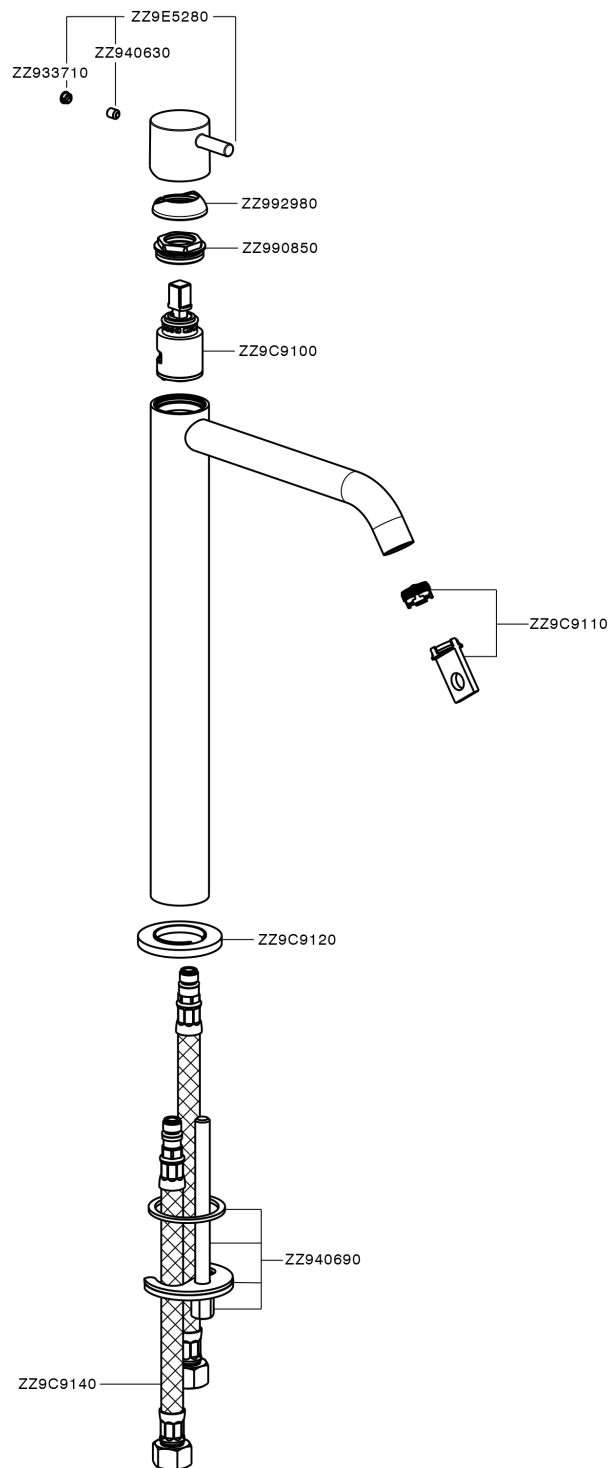

## Single lever tall basin mixer LESS MINIMAL\_MI004544

MODEL **MI004544**

Single lever tall basin mixer, without automatic pop-up waste, G.3/8" stainless steel flexible hose

### CHARACTERISTICS

Cartridge Spare Parts **ZZ96550000**

**25 mm Cartridge**

## Single lever tall basin mixer LESS MINIMAL\_MI004544

MI004544

<https://en.cisal.it/single-lever-tall-basin-mixer-less-minimal-mi004544>

2026-04-28