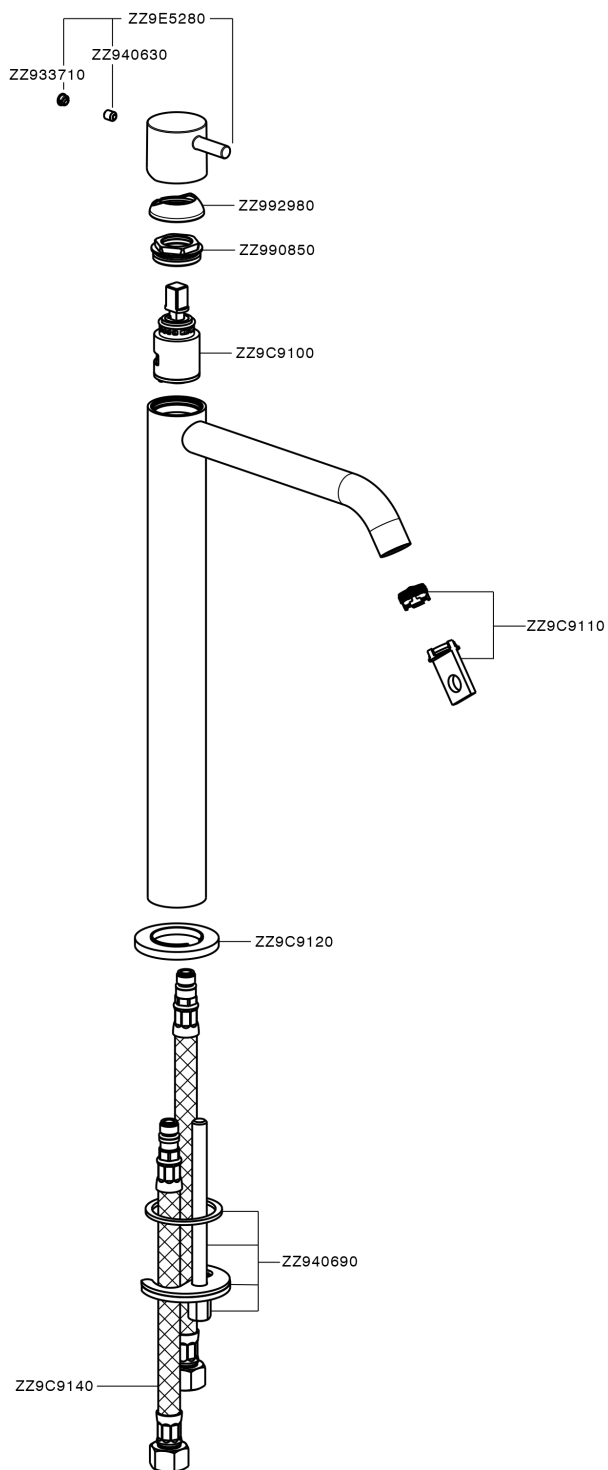

Single lever tall basin mixer LESS MINIMAL_MI004544

MODEL **MI004544**

Single lever tall basin mixer, without automatic pop-up waste, G.3/8" stainless steel flexible hose

AVAILABLE FINISHINGS

-  **21** 21 Chrome
-  **2F** 2F Brushed Nickel
-  **40** 40 Matt Black
-  **4Q** 4Q Matt White

CHARACTERISTICS

Cartridge Spare Parts **ZZ96550000**

25 mm Cartridge

Single lever tall basin mixer LESS MINIMAL_MI004544

MI004544

<https://en.cisal.it/single-lever-tall-basin-mixer-less-minimal-mi004544>

2026-06-14