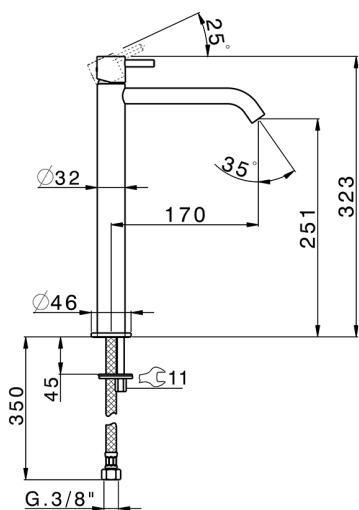

Single lever tall basin mixer LESS MINIMAL_MI004544

MODEL **MI004544**

Single lever tall basin mixer, without automatic pop-up waste, G.3/8" stainless steel flexible hose

AVAILABLE FINISHINGS

-  **21** 21 Chrome
-  **2F** 2F Brushed Nickel
-  **40** 40 Matt Black
-  **4Q** 4Q Matt White

CHARACTERISTICS

Cartridge Spare Parts **ZZ96550000**

25 mm Cartridge

Single lever tall basin mixer LESS MINIMAL_MI004544

MI004544

<https://en.cisal.it/single-lever-tall-basin-mixer-less-minimal-mi004544>

2026-06-14