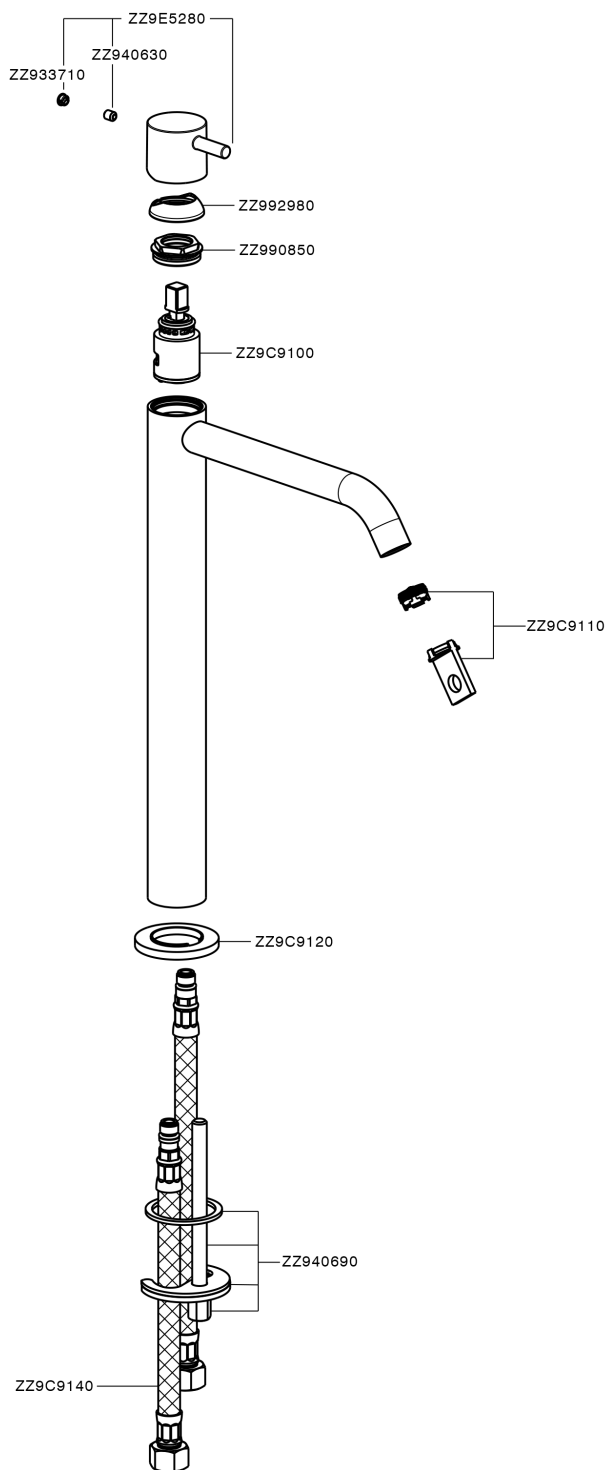

Single lever tall basin mixer LESS MINIMAL_MI004544

MI004544

<https://en.cisal.it/single-lever-tall-basin-mixer-less-minimal-mi004544>

2026-06-14