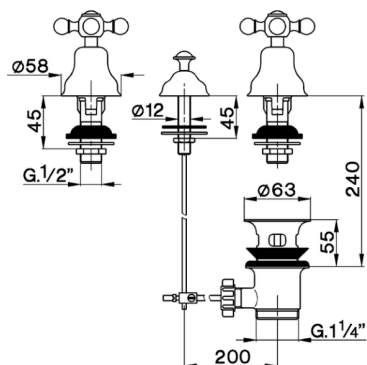

3 hole bidet mixer ARCANA CERAMIC_AC001210

MODEL **AC001210**

3 hole bidet mixer, with automatic 1"1/4 automatic pop-up waste, without spout

AVAILABLE FINISHINGS

-  **21** 21 Chrome
-  **24** 24 Gold
-  **26** 26 Old Copper
-  **27** 27 Old Bronze
-  **2A** 2A Satin Brushed Nickel
-  **74** 74 Chrome/Gold