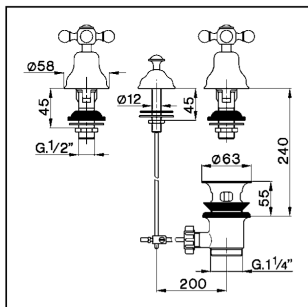

3 hole bidet mixer ARCANA CERAMIC_AC001210

cisal

AC 00121

- Combinazione bidet
- Bidet mixer
- Bidetbatterie - 3 Loch -
- Mélangeur bidet