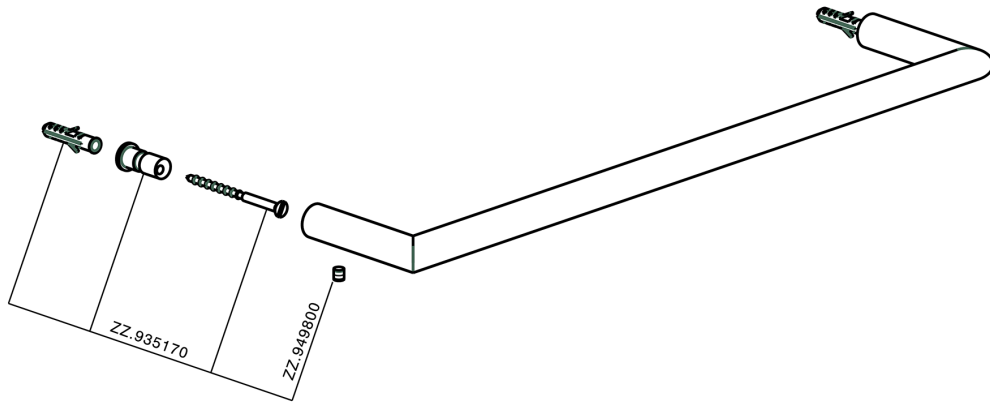

Towel holder BATHROOM ACCESSORIES_SY090101

MODEL **SY090101**

Towel holder

AVAILABLE FINISHINGS

- 

21 21 Chrome
- 

2B 2B Polished Nickel
- 

2F 2F Brushed Nickel
- 

2P 2P Rose Gold
- 

2Q 2Q Black Titanium
- 

40 40 Matt Black
- 

4Q 4Q Matt White

CHARACTERISTICS

Towel holder BATHROOM ACCESSORIES_SY090101

SY090101

<https://en.cisal.it/towel-holder-bathroom-accessories-sy090101>