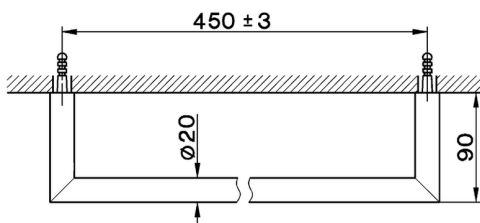

2P 2P Rose Gold
- 

2Q 2Q Black Titanium
- 

40 40 Matt Black
- 

4Q 4Q Matt White

CHARACTERISTICS

Towel holder BATHROOM ACCESSORIES_SY090101

SY090101

<https://en.cisal.it/towel-holder-bathroom-accessories-sy090101>