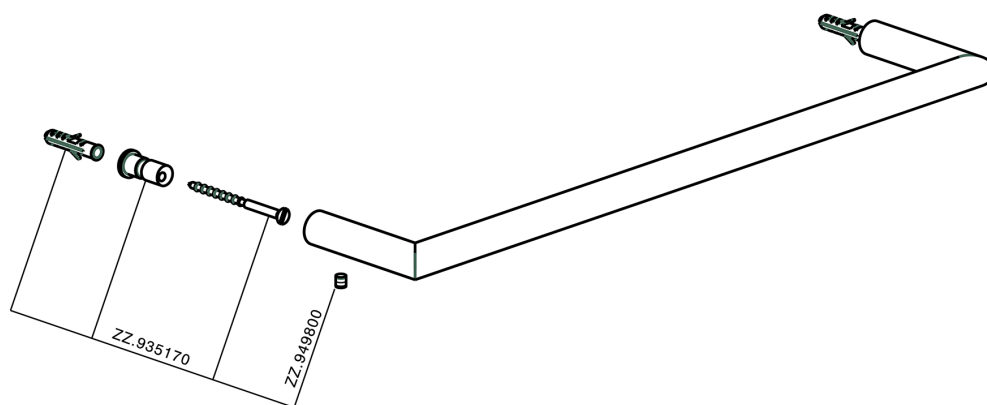

Towel holder BATHROOM ACCESSORIES_SY090101

MODEL **SY090101**

Towel holder

AVAILABLE FINISHINGS

21 21 Chrome

2B 2B Polished Nickel

2F 2F Brushed Nickel

2P 2P Rose Gold

2Q 2Q Black Titanium

40 40 Matt Black

4Q 4Q Matt White

CHARACTERISTICS

Towel holder BATHROOM ACCESSORIES_SY090101

SY090101

<https://en.cisal.it/towel-holder-bathroom-accessories-sy090101>

2026-04-05