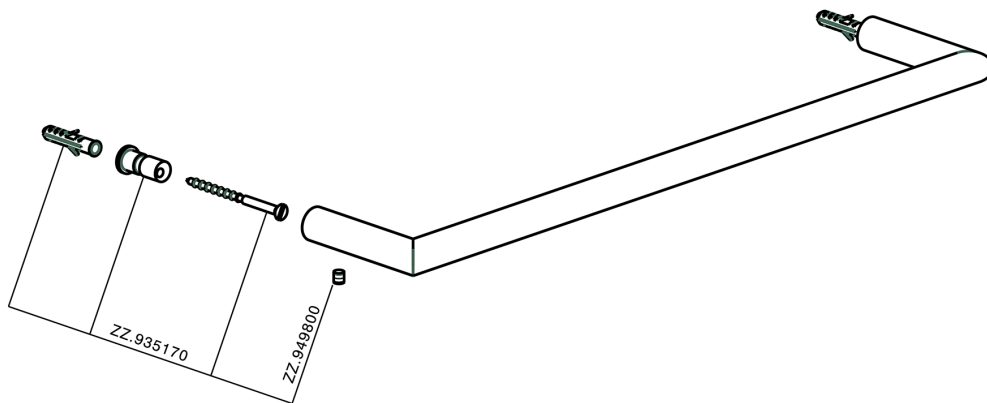

Towel holder BATHROOM ACCESSORIES_SY090101

SY090101

<https://en.cisal.it/towel-holder-bathroom-accessories-sy090101>

2026-05-17