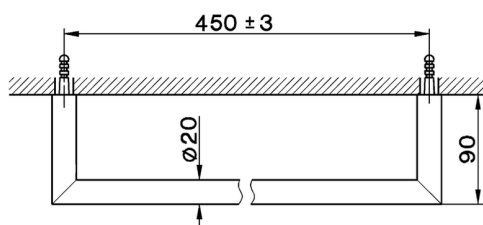

CHARACTERISTICS

Towel holder BATHROOM ACCESSORIES_SY090101

SY090101

<https://en.cisal.it/towel-holder-bathroom-accessories-sy090101>

2026-04-26