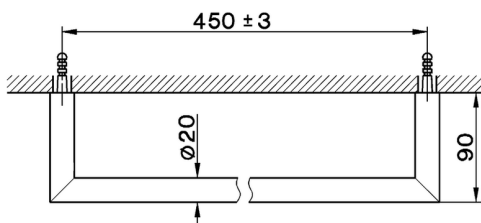

2Q 2Q Black Titanium

40 40 Matt Black

4Q 4Q Matt White

CHARACTERISTICS

Towel holder BATHROOM ACCESSORIES_SY090101

SY090101

<https://en.cisal.it/towel-holder-bathroom-accessories-sy090101>

2026-04-05