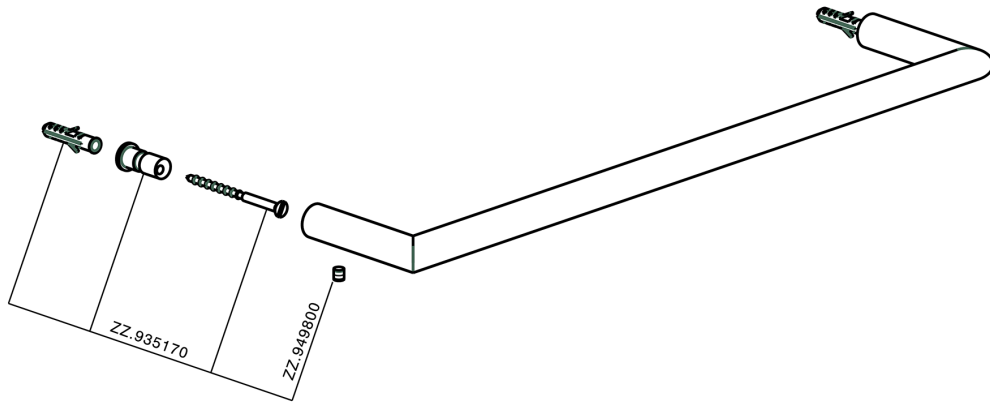

Towel holder BATHROOM ACCESSORIES_SY090101

MODEL **SY090101**

Towel holder

AVAILABLE FINISHINGS

- 
21 21 Chrome
- 
2B 2B Polished Nickel
- 
2F 2F Brushed Nickel
- 
2P 2P Rose Gold
- 
2Q 2Q Black Titanium
- 
40 40 Matt Black
- 
4Q 4Q Matt White

CHARACTERISTICS

Towel holder BATHROOM ACCESSORIES_SY090101

SY090101

<https://en.cisal.it/towel-holder-bathroom-accessories-sy090101>

2026-04-26