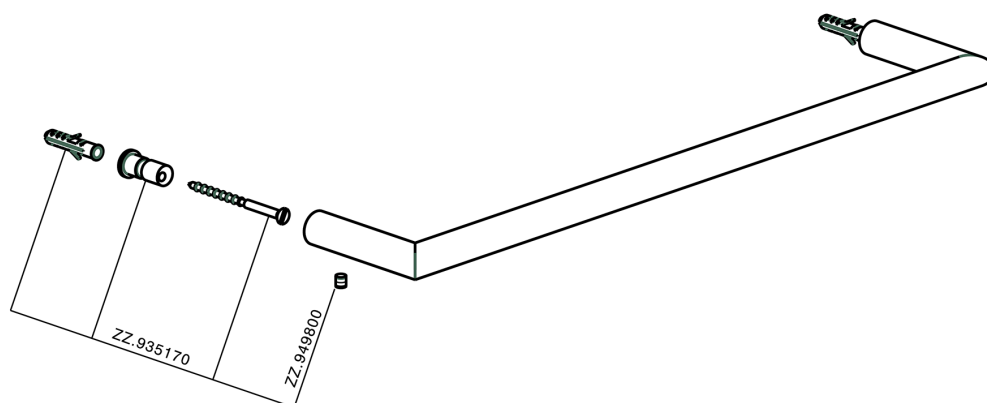

Towel holder BATHROOM ACCESSORIES_SY090101

SY090101

<https://en.cisal.it/towel-holder-bathroom-accessories-sy090101>

2026-04-05