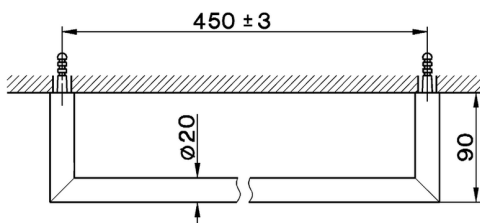

2Q 2Q Black Titanium

40 40 Matt Black

4Q 4Q Matt White

CHARACTERISTICS

Towel holder BATHROOM ACCESSORIES_SY090101

SY090101

<https://en.cisal.it/towel-holder-bathroom-accessories-sy090101>

2026-04-06