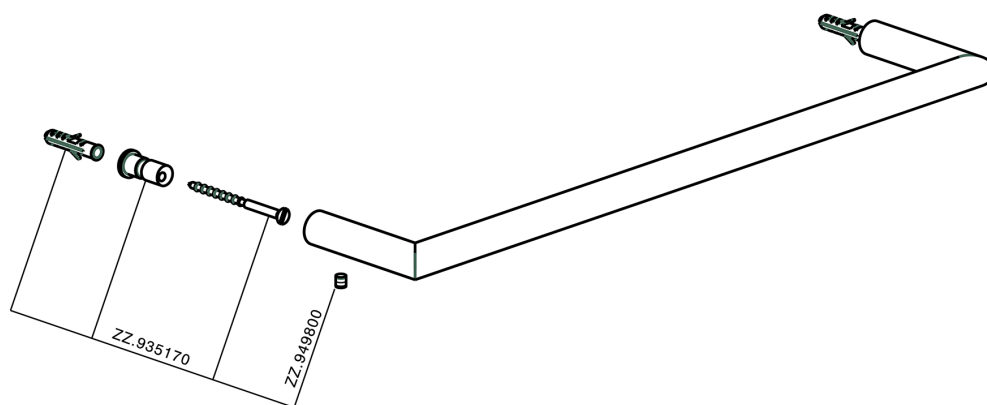

Towel holder BATHROOM ACCESSORIES_SY090101

MODEL **SY090101**

Towel holder

AVAILABLE FINISHINGS

21 21 Chrome

2B 2B Polished Nickel

2F 2F Brushed Nickel

2P 2P Rose Gold

2Q 2Q Black Titanium

40 40 Matt Black

4Q 4Q Matt White

CHARACTERISTICS

Towel holder BATHROOM ACCESSORIES_SY090101

SY090101

<https://en.cisal.it/towel-holder-bathroom-accessories-sy090101>

2026-04-06