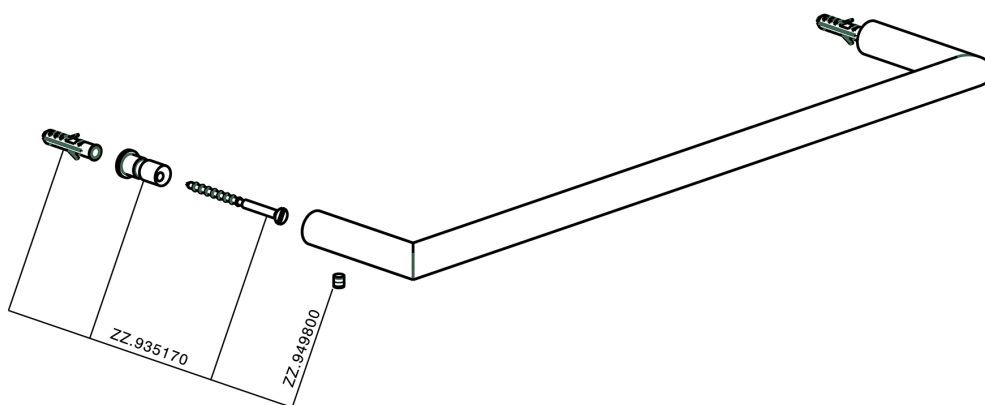

Towel holder BATHROOM ACCESSORIES_SY090101

SY090101

<https://en.cisal.it/towel-holder-bathroom-accessories-sy090101>

2026-06-14