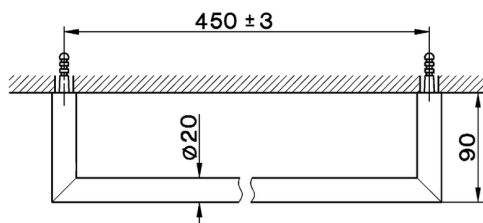

Towel holder BATHROOM ACCESSORIES_SY090101

MODEL **SY090101**

Towel holder

AVAILABLE FINISHINGS

- **21** 21 Chrome
- **2B** 2B Polished Nickel
- **2F** 2F Brushed Nickel
- **2P** 2P Rose Gold
- **2Q** 2Q Black Titanium
- **40** 40 Matt Black
- **4Q** 4Q Matt White

CHARACTERISTICS