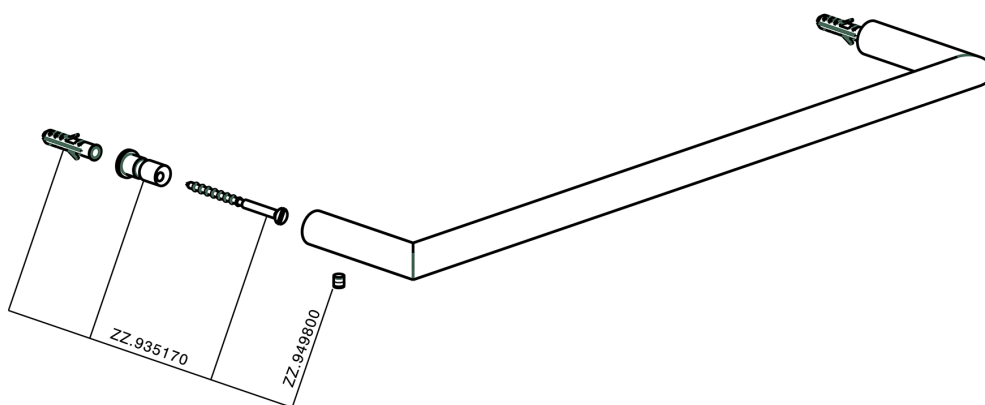

Towel holder BATHROOM ACCESSORIES_SY090101

MODEL **SY090101**

Towel holder

AVAILABLE FINISHINGS

-  **21** 21 Chrome
-  **2B** 2B Polished Nickel
-  **2F** 2F Brushed Nickel
-  **2P** 2P Rose Gold
-  **2Q** 2Q Black Titanium
-  **40** 40 Matt Black
-  **4Q** 4Q Matt White

CHARACTERISTICS

Towel holder BATHROOM ACCESSORIES_SY090101

SY090101

<https://en.cisal.it/towel-holder-bathroom-accessories-sy090101>

2026-06-10