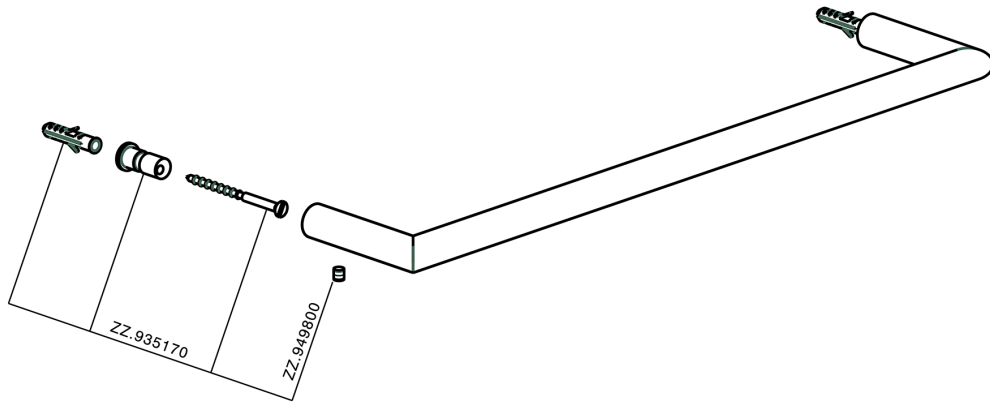

Towel holder BATHROOM ACCESSORIES_SY090101

SY090101

<https://en.cisal.it/towel-holder-bathroom-accessories-sy090101>

2026-06-10