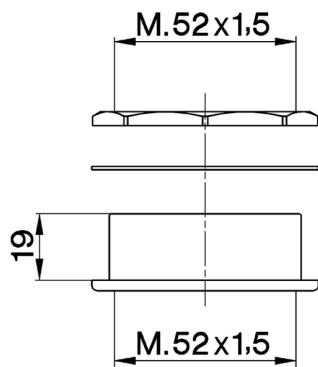

Extension COMPONENTS_ZA000410

MODEL **ZA000410**

Extension, for concealed single lever mixers, quick set-up

AVAILABLE FINISHINGS

CHARACTERISTICS

2026-04-28