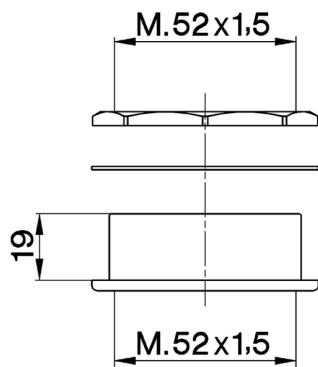

Extension COMPONENTS_ZA000410

MODEL **ZA000410**

Extension, for concealed single lever mixers, quick set-up

AVAILABLE FINISHINGS

CHARACTERISTICS

2026-04-08