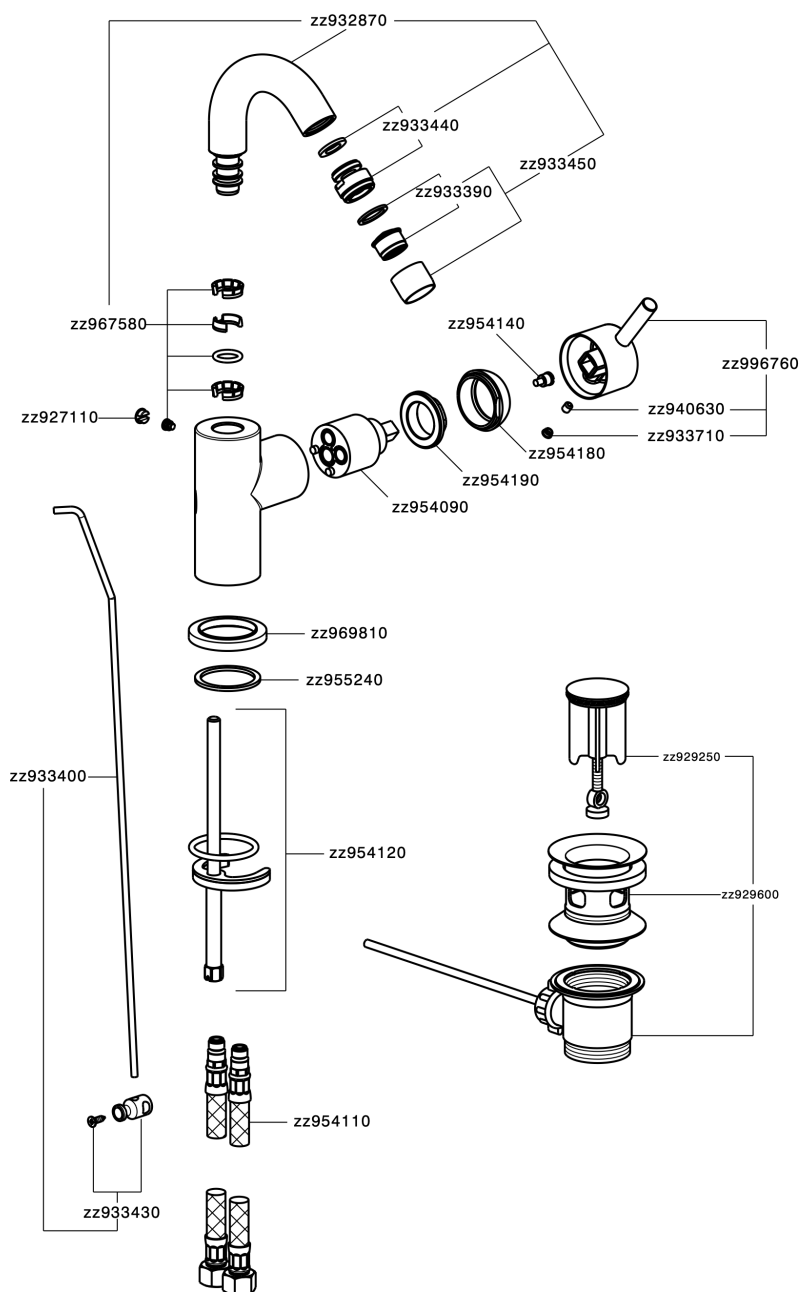

Single lever bidet mixer EnergySave NUOVA LESS_LN002555

MODEL **LN002555**

Single lever bidet mixer EnergySave, swivel spout, with 1"1/4 automatic pop-up waste, G.3/8" stainless steel flexible hose

AVAILABLE FINISHINGS

-  **21** 21 Chrome
-  **2F** 2F Brushed Nickel
-  **40** 40 Matt Black
-  **4Q** 4Q Matt White

CHARACTERISTICS

Cartridge Spare Parts **ZZ95409000**

35 mm Cartridge

EcoStop

EcoStop feature limits water flow to approximately 50% of maximum output with one point of resistance on setting. Push slightly past the middle stop only when full water output is required. This will save water up to 50%.

EnergySave

Thanks to the EnergySave device, only cold water will be drawn if the lever is operated in the central position, so that the water heater will not be engaged and no hot water wasted, leading to considerable savings in energy and costs. The temperature can be adjusted by rotating the lever to the left, until the desired temperature is reached.

Single lever bidet mixer EnergySave NUOVA LESS_LN002555

LN002555

<https://en.cisal.it/single-lever-bidet-mixer-energysave-nuova-less-ln002555>

2026-05-17