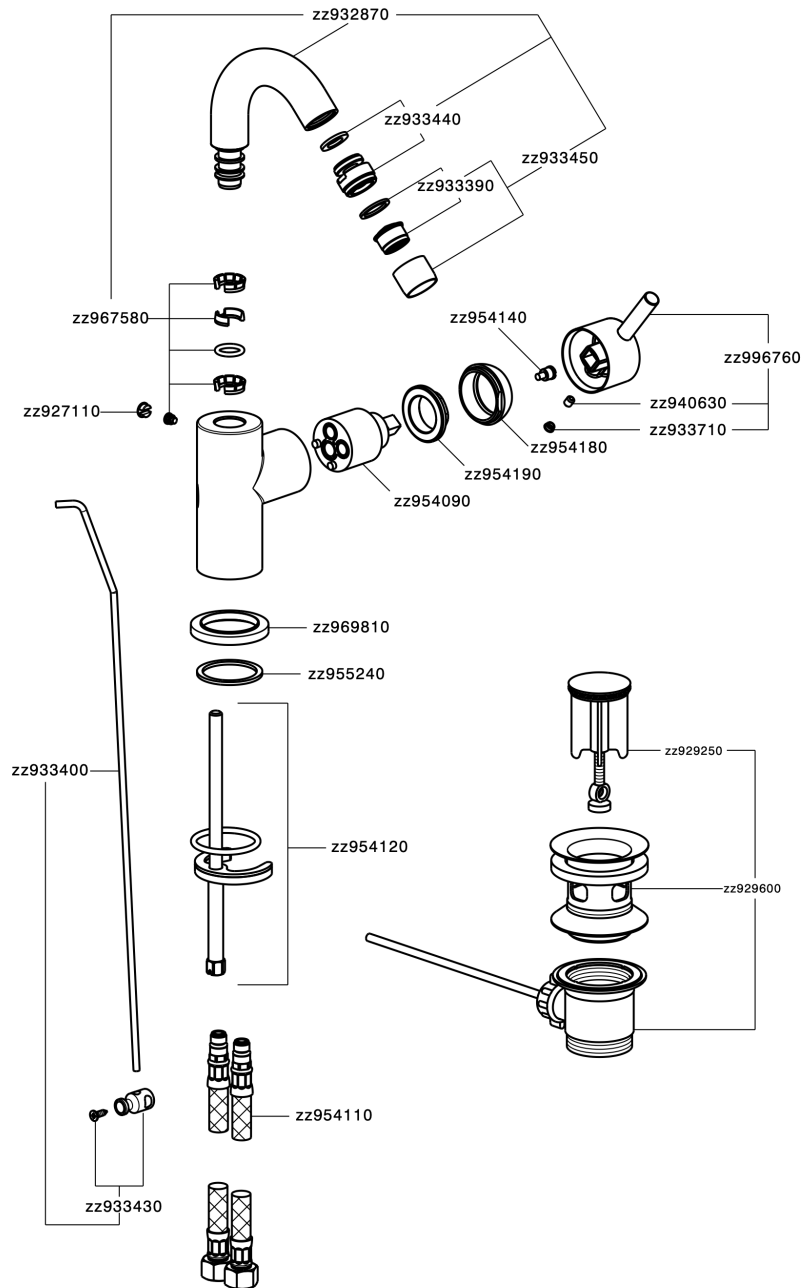

Single lever bidet mixer EnergySave NUOVA LESS_LN002555

MODEL **LN002555**

Single lever bidet mixer EnergySave, swivel spout, with 1"1/4 automatic pop-up waste, G.3/8" stainless steel flexible hose

AVAILABLE FINISHINGS

-  **21** 21 Chrome
-  **2F** 2F Brushed Nickel
-  **40** 40 Matt Black
-  **4Q** 4Q Matt White

CHARACTERISTICS

Cartridge Spare Parts **ZZ95409000**

35 mm Cartridge

EcoStop

EcoStop feature limits water flow to approximately 50% of maximum output with one point of resistance on setting. Push slightly past the middle stop only when full water output is required. This will save water up to 50%.

EnergySave

Thanks to the EnergySave device, only cold water will be drawn if the lever is operated in the central position, so that the water heater will not be engaged and no hot water wasted, leading to considerable savings in energy and costs. The temperature can be adjusted by rotating the lever to the left, until the desired temperature is reached.

Single lever bidet mixer EnergySave NUOVA LESS_LN002555

LN002555

<https://en.cisal.it/single-lever-bidet-mixer-energysave-nuova-less-ln002555>

2026-04-08