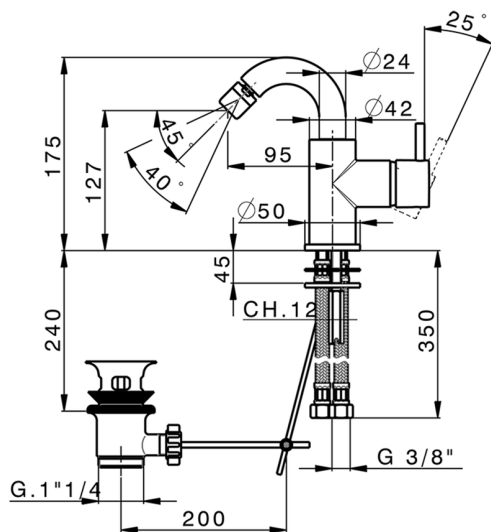

Single lever bidet mixer EnergySave NUOVA LESS_LN002555

MODEL **LN002555**

Single lever bidet mixer EnergySave, swivel spout, with 1"1/4 automatic pop-up waste, G.3/8" stainless steel flexible hose

AVAILABLE FINISHINGS

-  **21** 21 Chrome
-  **2F** 2F Brushed Nickel
-  **40** 40 Matt Black
-  **4Q** 4Q Matt White

CHARACTERISTICS

Cartridge Spare Parts **ZZ95409000**

35 mm Cartridge

EcoStop

EcoStop feature limits water flow to approximately 50% of maximum output with one point of resistance on setting. Push slightly past the middle stop only when full water output is required. This will save water up to 50%.

EnergySave

Thanks to the EnergySave device, only cold water will be drawn if the lever is operated in the central position, so that the water heater will not be engaged and no hot water wasted, leading to considerable savings in energy and costs. The temperature can be adjusted by rotating the lever to the left, until the desired temperature is reached.

Single lever bidet mixer EnergySave NUOVA LESS_LN002555

LN002555

<https://en.cisal.it/single-lever-bidet-mixer-energysave-nuova-less-ln002555>

2026-05-17