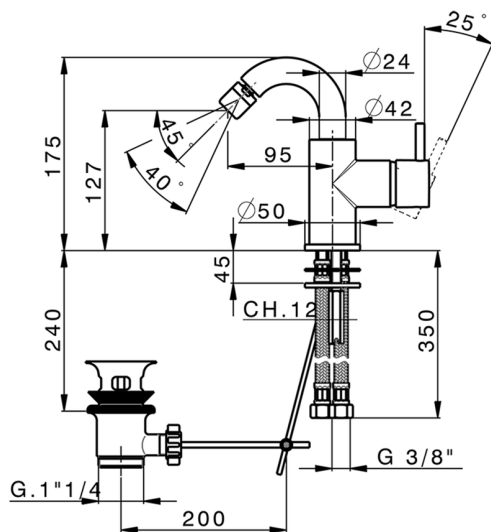

Single lever bidet mixer EnergySave NUOVA LESS_LN002555

MODEL **LN002555**

Single lever bidet mixer EnergySave, swivel spout, with 1"1/4 automatic pop-up waste, G.3/8" stainless steel flexible hose

AVAILABLE FINISHINGS

-  **21** 21 Chrome
-  **2F** 2F Brushed Nickel
-  **40** 40 Matt Black
-  **4Q** 4Q Matt White

CHARACTERISTICS

Cartridge Spare Parts **ZZ95409000**

35 mm Cartridge

EcoStop

EcoStop feature limits water flow to approximately 50% of maximum output with one point of resistance on setting. Push slightly past the middle stop only when full water output is required. This will save water up to 50%.

EnergySave

Thanks to the EnergySave device, only cold water will be drawn if the lever is operated in the central position, so that the water heater will not be engaged and no hot water wasted, leading to considerable savings in energy and costs. The temperature can be adjusted by rotating the lever to the left, until the desired temperature is reached.

Single lever bidet mixer EnergySave NUOVA LESS_LN002555

LN002555

<https://en.cisal.it/single-lever-bidet-mixer-energysave-nuova-less-ln002555>

2026-04-08