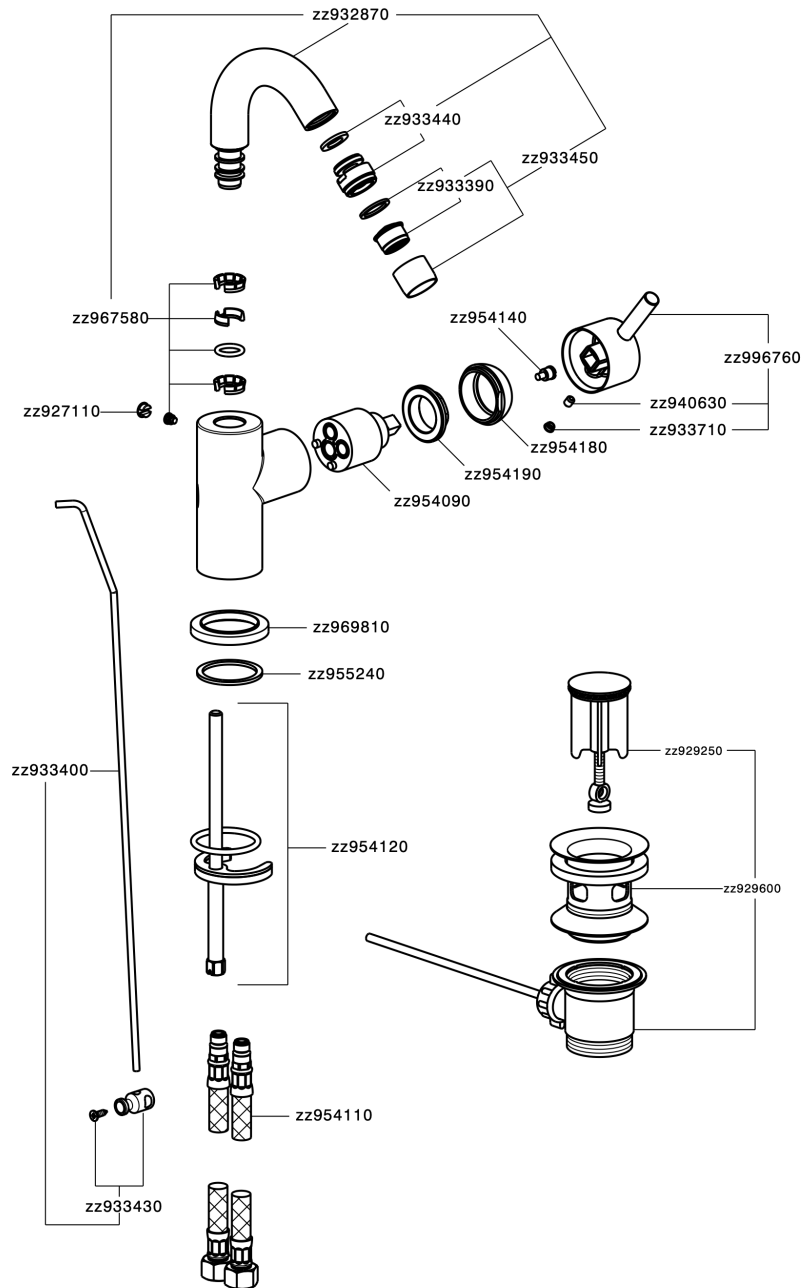

Single lever bidet mixer EnergySave NUOVA LESS_LN002555

MODEL **LN002555**

Single lever bidet mixer EnergySave, swivel spout, with 1"1/4 automatic pop-up waste, G.3/8" stainless steel flexible hose

AVAILABLE FINISHINGS

-  **21** 21 Chrome
-  **2F** 2F Brushed Nickel
-  **40** 40 Matt Black
-  **4Q** 4Q Matt White

CHARACTERISTICS

Cartridge Spare Parts **ZZ95409000**

35 mm Cartridge

EcoStop

EcoStop feature limits water flow to approximately 50% of maximum output with one point of resistance on setting. Push slightly past the middle stop only when full water output is required. This will save water up to 50%.

EnergySave

Thanks to the EnergySave device, only cold water will be drawn if the lever is operated in the central position, so that the water heater will not be engaged and no hot water wasted, leading to considerable savings in energy and costs. The temperature can be adjusted by rotating the lever to the left, until the desired temperature is reached.

Single lever bidet mixer EnergySave NUOVA LESS_LN002555

LN002555

<https://en.cisal.it/single-lever-bidet-mixer-energysave-nuova-less-ln002555>

2026-04-06