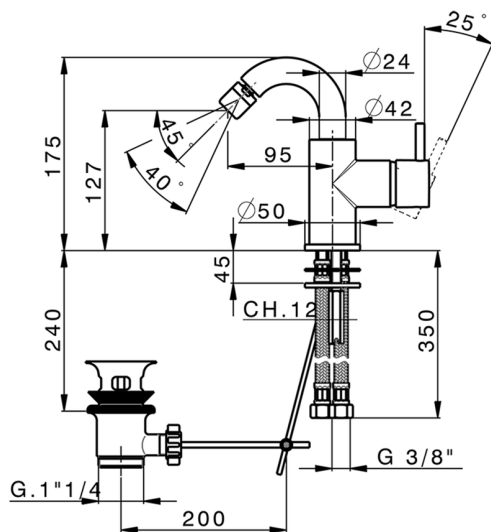

Single lever bidet mixer EnergySave NUOVA LESS_LN002555

MODEL **LN002555**

Single lever bidet mixer EnergySave, swivel spout, with 1"1/4 automatic pop-up waste, G.3/8" stainless steel flexible hose

AVAILABLE FINISHINGS

-  **21** 21 Chrome
-  **2F** 2F Brushed Nickel
-  **40** 40 Matt Black
-  **4Q** 4Q Matt White

CHARACTERISTICS

Cartridge Spare Parts **ZZ95409000**

35 mm Cartridge

EcoStop

EcoStop feature limits water flow to approximately 50% of maximum output with one point of resistance on setting. Push slightly past the middle stop only when full water output is required. This will save water up to 50%.

EnergySave

Thanks to the EnergySave device, only cold water will be drawn if the lever is operated in the central position, so that the water heater will not be engaged and no hot water wasted, leading to considerable savings in energy and costs. The temperature can be adjusted by rotating the lever to the left, until the desired temperature is reached.