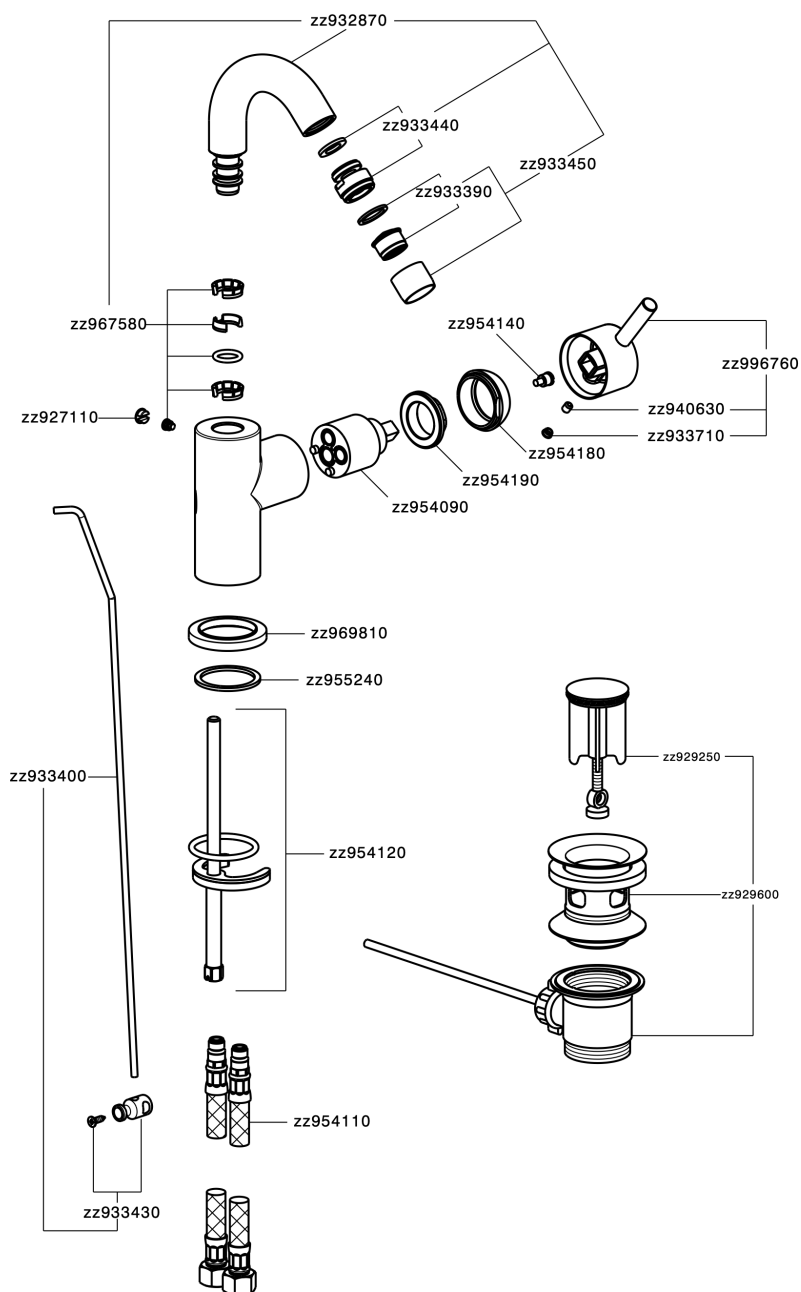

Single lever bidet mixer EnergySave NUOVA LESS_LN002555

MODEL **LN002555**

Single lever bidet mixer EnergySave, swivel spout, with 1"1/4 automatic pop-up waste, G.3/8" stainless steel flexible hose

AVAILABLE FINISHINGS

-  **21** 21 Chrome
-  **2F** 2F Brushed Nickel
-  **40** 40 Matt Black
-  **4Q** 4Q Matt White

CHARACTERISTICS

Cartridge Spare Parts **ZZ95409000**

35 mm Cartridge

EcoStop

EcoStop feature limits water flow to approximately 50% of maximum output with one point of resistance on setting. Push slightly past the middle stop only when full water output is required. This will save water up to 50%.

EnergySave

Thanks to the EnergySave device, only cold water will be drawn if the lever is operated in the central position, so that the water heater will not be engaged and no hot water wasted, leading to considerable savings in energy and costs. The temperature can be adjusted by rotating the lever to the left, until the desired temperature is reached.

Single lever bidet mixer EnergySave NUOVA LESS_LN002555

LN002555

<https://en.cisal.it/single-lever-bidet-mixer-energysave-nuova-less-ln002555>

2026-04-27