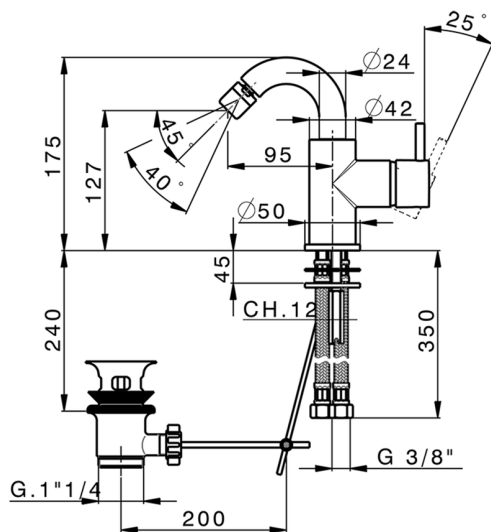

Single lever bidet mixer EnergySave NUOVA LESS_LN002555

MODEL **LN002555**

Single lever bidet mixer EnergySave, swivel spout, with 1"1/4 automatic pop-up waste, G.3/8" stainless steel flexible hose

AVAILABLE FINISHINGS

-  **21** 21 Chrome
-  **2F** 2F Brushed Nickel
-  **40** 40 Matt Black
-  **4Q** 4Q Matt White

CHARACTERISTICS

Cartridge Spare Parts **ZZ95409000**

35 mm Cartridge

EcoStop

EcoStop feature limits water flow to approximately 50% of maximum output with one point of resistance on setting. Push slightly past the middle stop only when full water output is required. This will save water up to 50%.

EnergySave

Thanks to the EnergySave device, only cold water will be drawn if the lever is operated in the central position, so that the water heater will not be engaged and no hot water wasted, leading to considerable savings in energy and costs. The temperature can be adjusted by rotating the lever to the left, until the desired temperature is reached.

Single lever bidet mixer EnergySave NUOVA LESS_LN002555

LN002555

<https://en.cisal.it/single-lever-bidet-mixer-energysave-nuova-less-ln002555>

2026-04-06