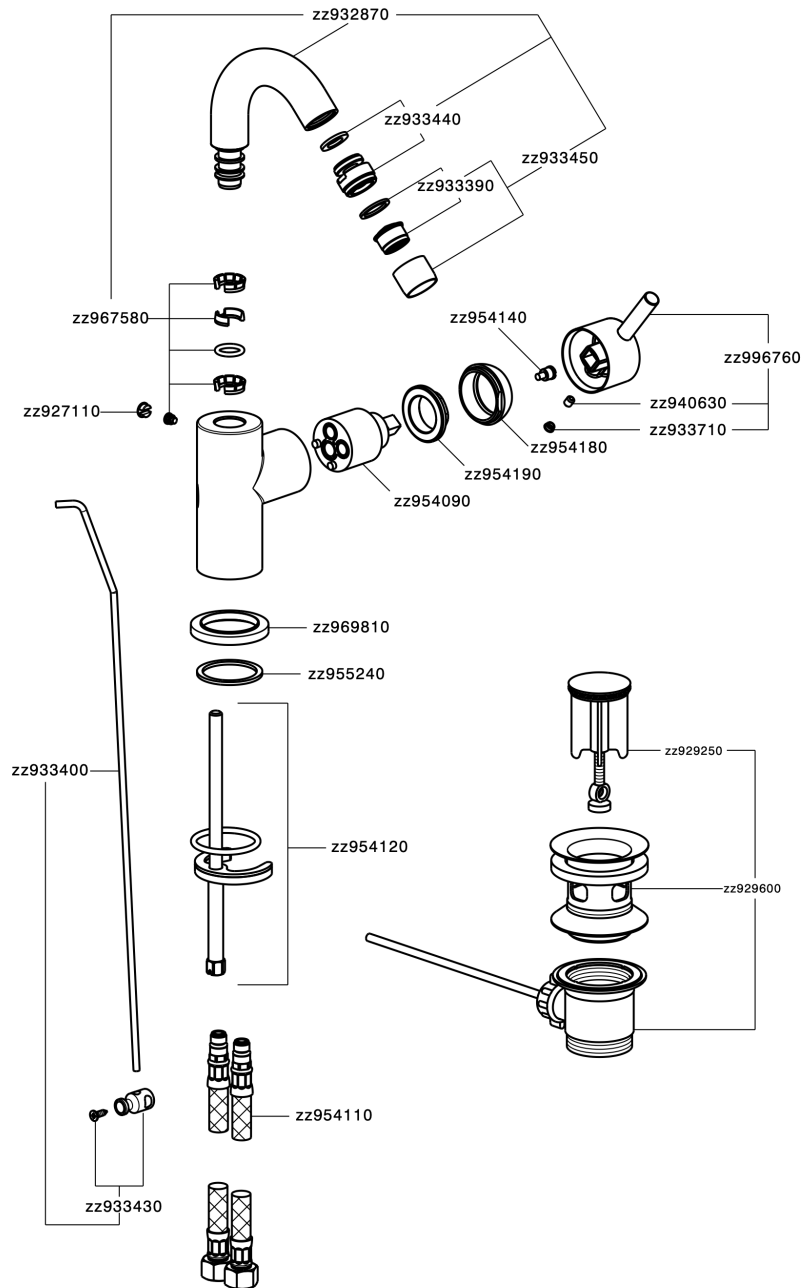

Single lever bidet mixer EnergySave NUOVA LESS_LN002555

MODEL **LN002555**

Single lever bidet mixer EnergySave, swivel spout, with 1"1/4 automatic pop-up waste, G.3/8" stainless steel flexible hose

AVAILABLE FINISHINGS

-  **21** 21 Chrome
-  **2F** 2F Brushed Nickel
-  **40** 40 Matt Black
-  **4Q** 4Q Matt White

CHARACTERISTICS

Cartridge Spare Parts **ZZ95409000**

35 mm Cartridge

EcoStop

EcoStop feature limits water flow to approximately 50% of maximum output with one point of resistance on setting. Push slightly past the middle stop only when full water output is required. This will save water up to 50%.

EnergySave

Thanks to the EnergySave device, only cold water will be drawn if the lever is operated in the central position, so that the water heater will not be engaged and no hot water wasted, leading to considerable savings in energy and costs. The temperature can be adjusted by rotating the lever to the left, until the desired temperature is reached.

Single lever bidet mixer EnergySave NUOVA LESS_LN002555

LN002555

<https://en.cisal.it/single-lever-bidet-mixer-energysave-nuova-less-ln002555>

2026-06-13