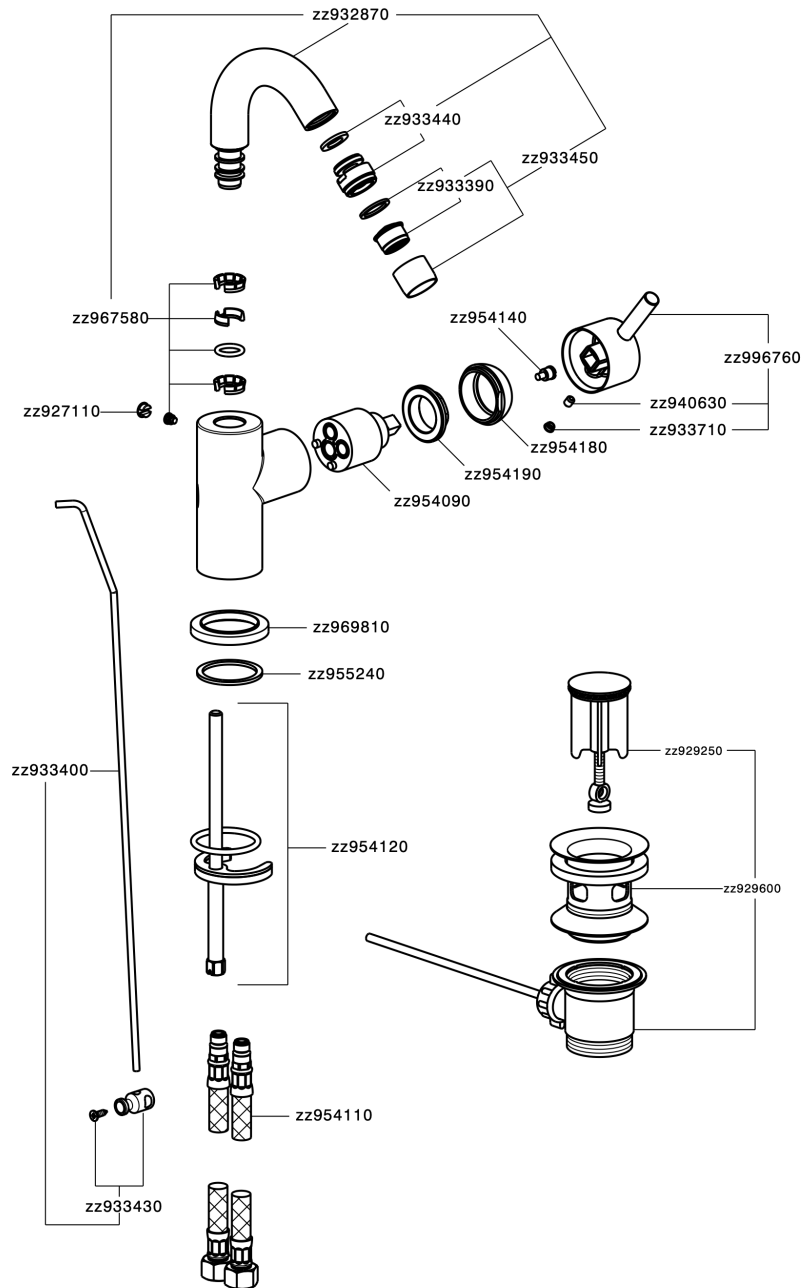

Single lever bidet mixer EnergySave NUOVA LESS_LN002555

MODEL **LN002555**

Single lever bidet mixer EnergySave, swivel spout, with 1"1/4 automatic pop-up waste, G.3/8" stainless steel flexible hose

AVAILABLE FINISHINGS

-  **21** 21 Chrome
-  **2F** 2F Brushed Nickel
-  **40** 40 Matt Black
-  **4Q** 4Q Matt White

CHARACTERISTICS

Cartridge Spare Parts **ZZ95409000**

35 mm Cartridge

EcoStop

EcoStop feature limits water flow to approximately 50% of maximum output with one point of resistance on setting. Push slightly past the middle stop only when full water output is required. This will save water up to 50%.

EnergySave

Thanks to the EnergySave device, only cold water will be drawn if the lever is operated in the central position, so that the water heater will not be engaged and no hot water wasted, leading to considerable savings in energy and costs. The temperature can be adjusted by rotating the lever to the left, until the desired temperature is reached.

Single lever bidet mixer EnergySave NUOVA LESS_LN002555

LN002555

<https://en.cisal.it/single-lever-bidet-mixer-energysave-nuova-less-ln002555>

2026-04-27