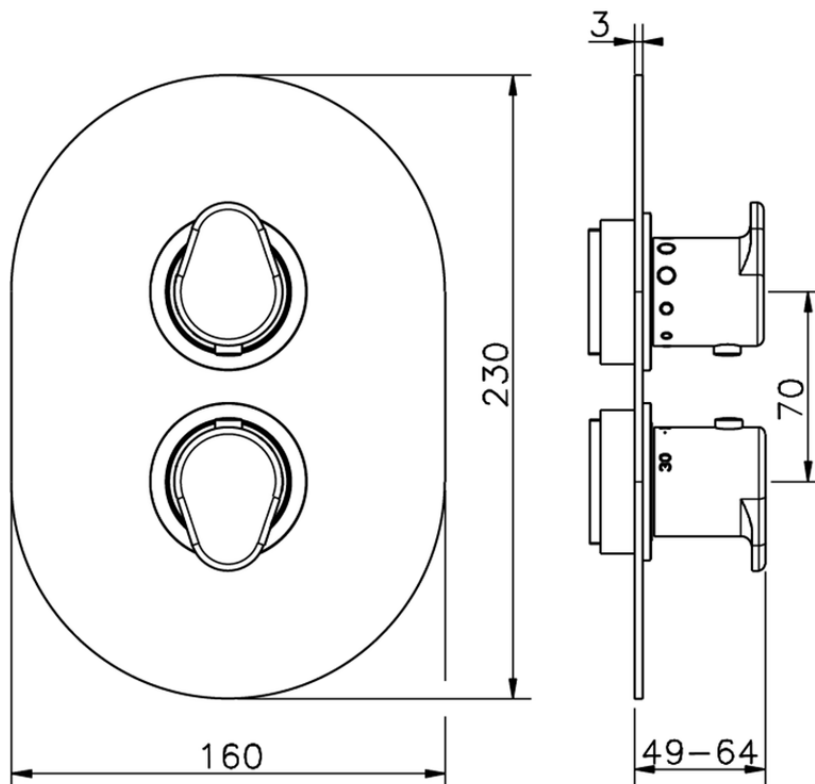

Exposed part for con.thermo.shower valve 1-outlet LINEAVIVA_LV007300

LV007300

<https://en.cisal.it/exposed-part-for-con-thermo-shower-valve-1-outlet-lineaviva-lv007300>

Piastra/Plate/Plaque/Platte/Placa
 2-3mm: XX 25-40 YY 76-91
 10mm: XX 16-31 YY 65-80

ZA007301

<https://en.cisal.it/concealed-thermostatic-shower-valve-1-outlet-concealed-za007301>

2025-12-18