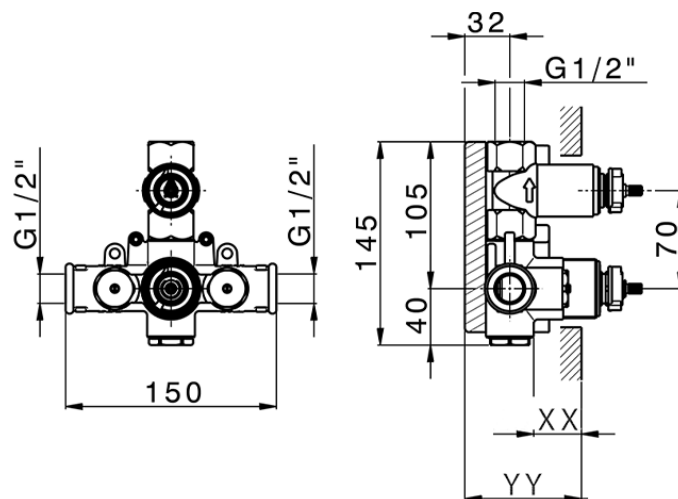

Exposed part for con.thermo.shower valve 1-outlet LINEAVIVA_LV007300

LV007300

<https://en.cisal.it/exposed-part-for-con-thermo-shower-valve-1-outlet-lineaviva-lv007300>

Piastra/Plate/Plaque/Platte/Placa
 2-3mm: XX 25-40 YY 76-91
 10mm: XX 16-31 YY 65-80

ZA007301

<https://en.cisal.it/concealed-thermostatic-shower-valve-1-outlet-concealed-za007301>

2025-12-18