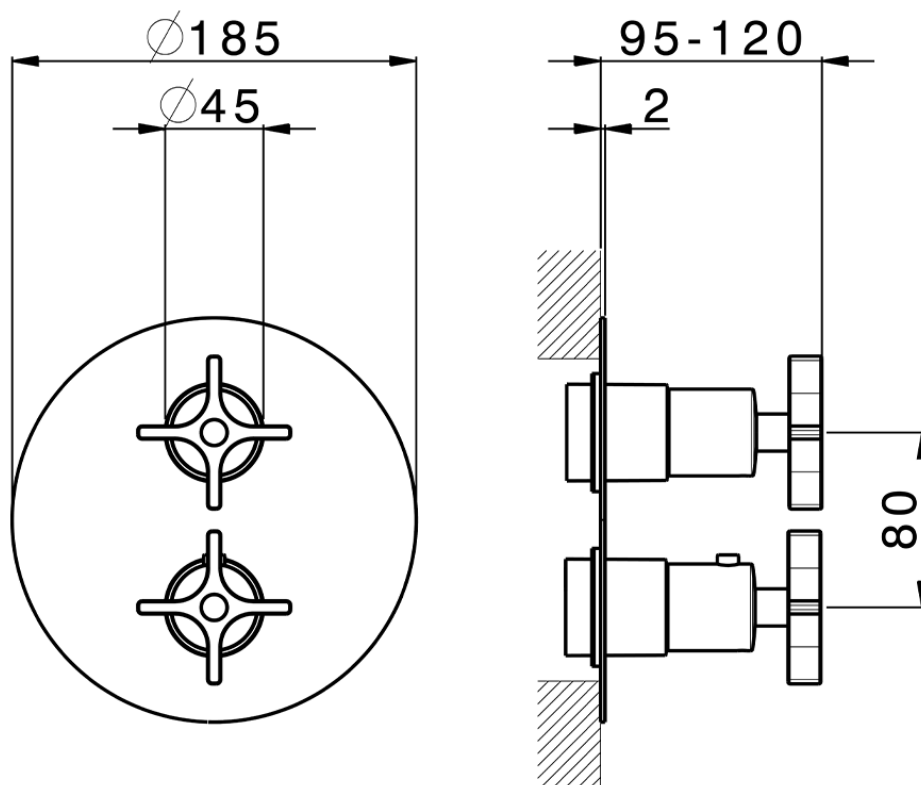

**Exposed part for Thermostatic One Box Valve ONE BOX\_GS0BT030**

GS0BT030

<https://en.cisal.it/exposed-part-for-thermostatic-one-box-valve-one-box-gs0bt030>

ZA00B031

<https://en.cisal.it/one-box-universal-concealed-part-one-box-za00b031>